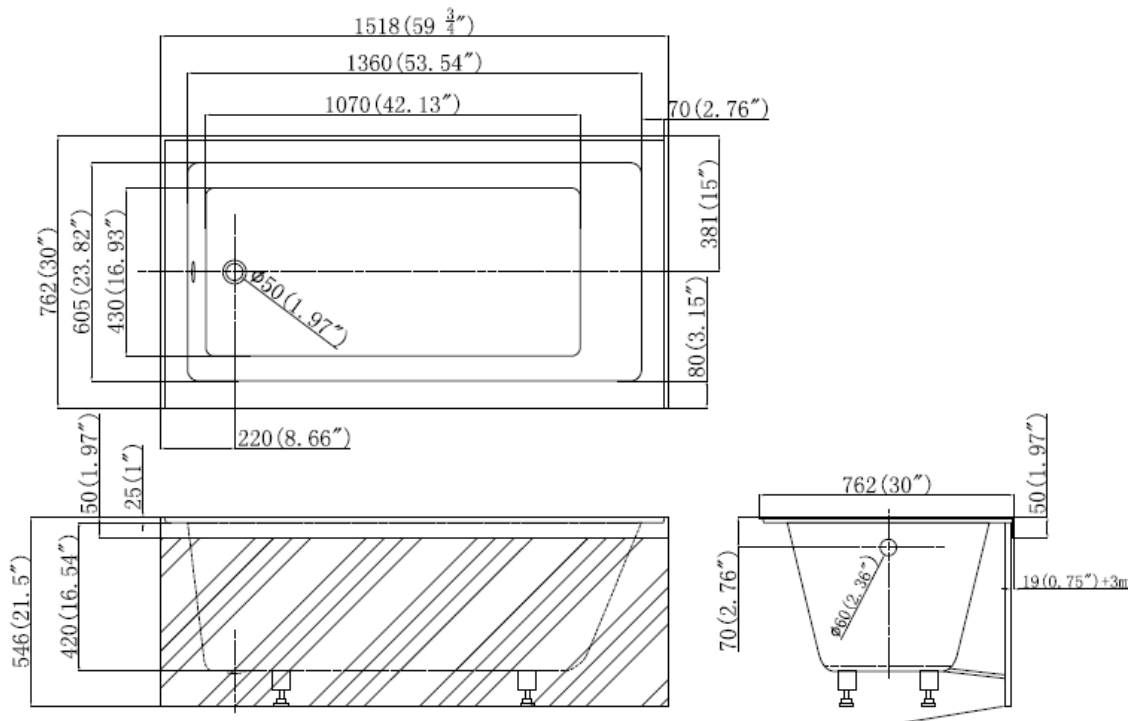

DESCRIPTION

Wood Panel
White (left & right drain available)
High Gloss Acrylic
Complies with CSA Standards

MEASUREMENTS

SIZE	LITRES/GALLONS
59 ³ / ₄ x 30' X 21 ¹ / ₂ '	180L/47.6G

All dimensions are approximate.

Structure measurements must be verified against the unit to ensure proper fit.

OPTIONS & ACCESSORIES

- 4 Jet Hydro System
- 6 Jet Hydro System
- Air Jet System
- Inline heater
- Gel Headrest
- Chromatherapy Light