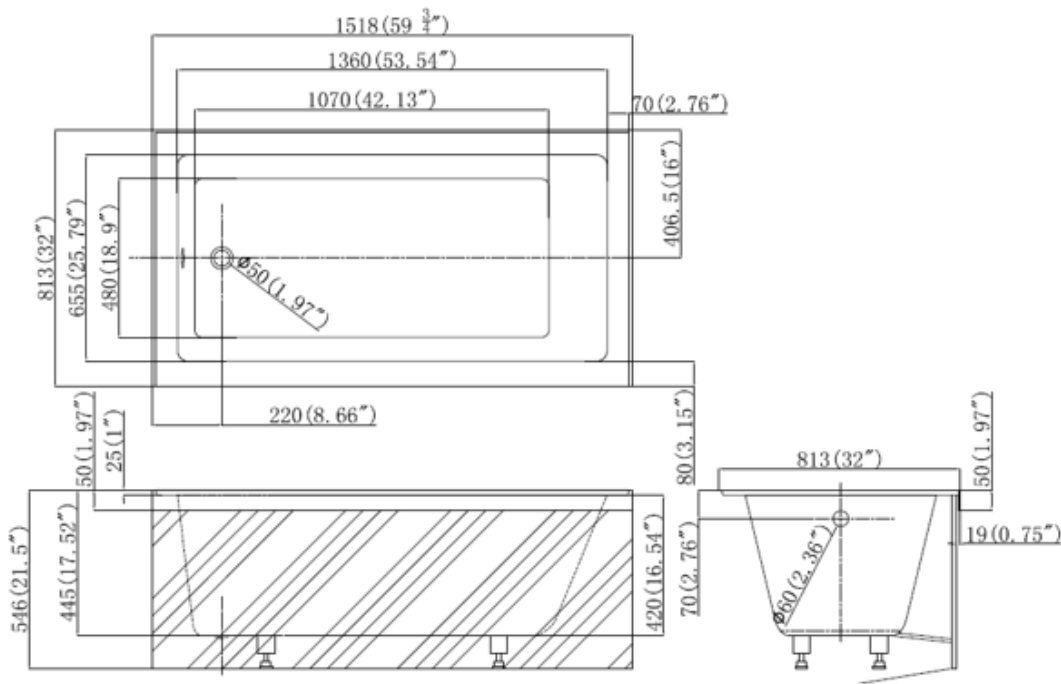

## DESCRIPTION

Wood Panel  
White (left & right drain available)  
High Gloss Acrylic  
Complies with CSA Standards

## MEASUREMENTS

SIZE	LITRES/GALLONS
59 3/4' x 32' X 21.5'	185L/48.9G

*All dimensions are approximate.*

*Structure measurements must be verified against the unit to ensure proper fit.*