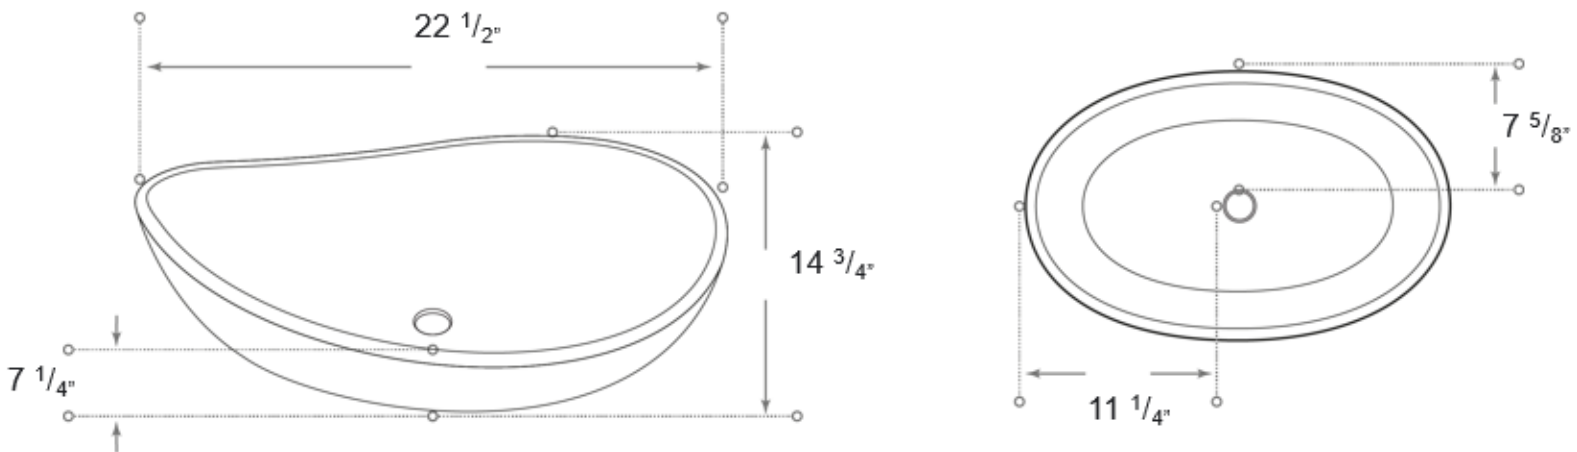

DESCRIPTION

Stone Vessel Sink
Matte White Finish
White Pop-up Drain Included
Above the Counter Installation
Complies with CSA Standards

MEASUREMENTS

SIZE

22 1/2 X 14 3/4 x 7 1/4

All dimensions are approximate.

Structure measurements must be verified against the unit to ensure proper fit.

OPTIONS & ACCESSORIES

OP-1950 Grid drain/Without overflow