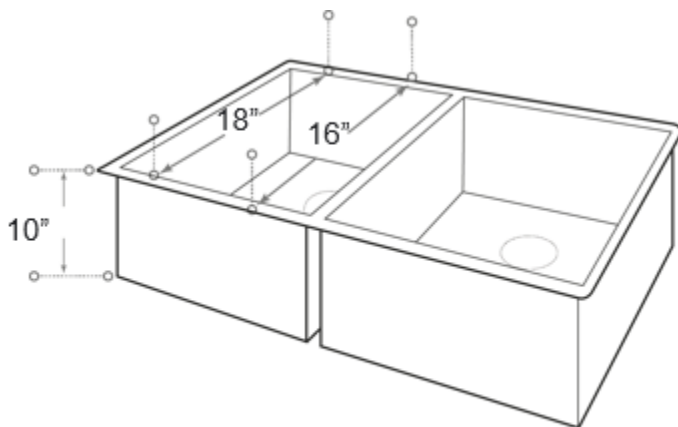

AA-RR3218A

DESCRIPTION

10 Radius Undermount Double Bowl
Stainless Steel Sink
Stone Guard Undercoated
Complies with CSA Standards

MEASUREMENTS

SIZE	DRILLING
32' x 18' x 10'	N/A

All dimensions are approximate.

Structure measurements must be verified against the unit to ensure proper fit.

OPTIONS & ACCESSORIES

Grid

Collander

Tray