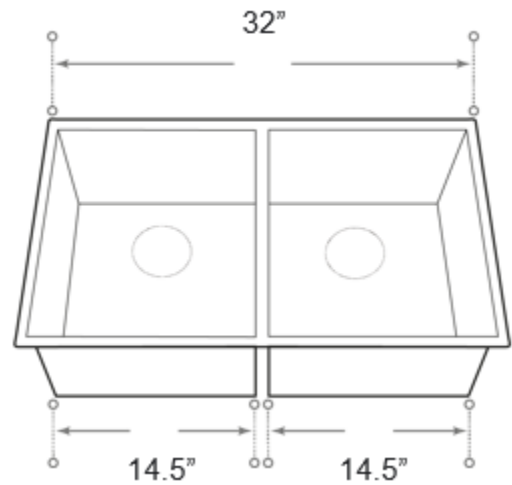

AA-RR3218A

DESCRIPTION

10 Radius Undermount Double Bowl
Stainless Steel Sink
Stone Guard Undercoated
Complies with CSA Standards

MEASUREMENTS

SIZE	DRILLING
32' x 18' x 10'	N/A

All dimensions are approximate.

Structure measurements must be verified against the unit to ensure proper fit.

OPTIONS & ACCESSORIES

Grid

Collander

Tray