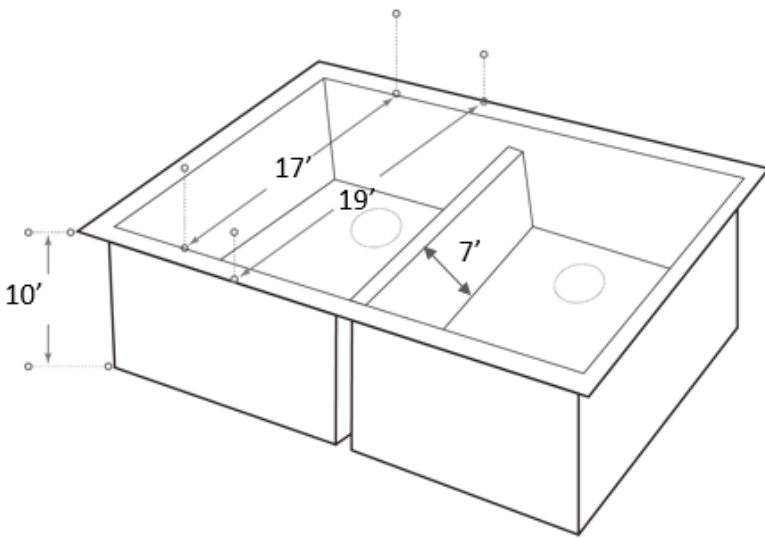

AA-RR3219A-LD

DESCRIPTION

10 Radius Undermount Double Bowl
Stainless Steel Sink
Stone Guard Undercoated
Complies with CSA Standards

MEASUREMENTS

SIZE	DRILLING
32' x 19' x 10'	N/A

All dimensions are approximate.

Structure measurements must be verified against the unit to ensure proper fit.

OPTIONS & ACCESSORIES

Grid

Collander

Tray