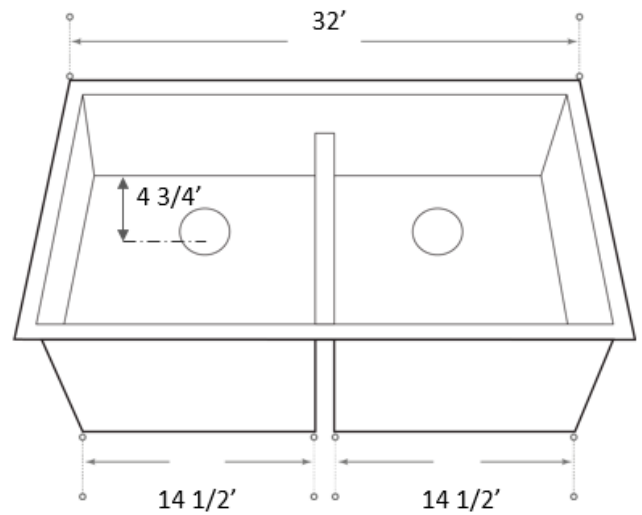

AA-RR3219A-LD

DESCRIPTION

10 Radius Undermount Double Bowl
Stainless Steel Sink
Stone Guard Undercoated
Complies with CSA Standards

MEASUREMENTS

SIZE	DRILLING
32' x 19' x 10'	N/A

All dimensions are approximate.

Structure measurements must be verified against the unit to ensure proper fit.

OPTIONS & ACCESSORIES

Grid

Collander

Tray