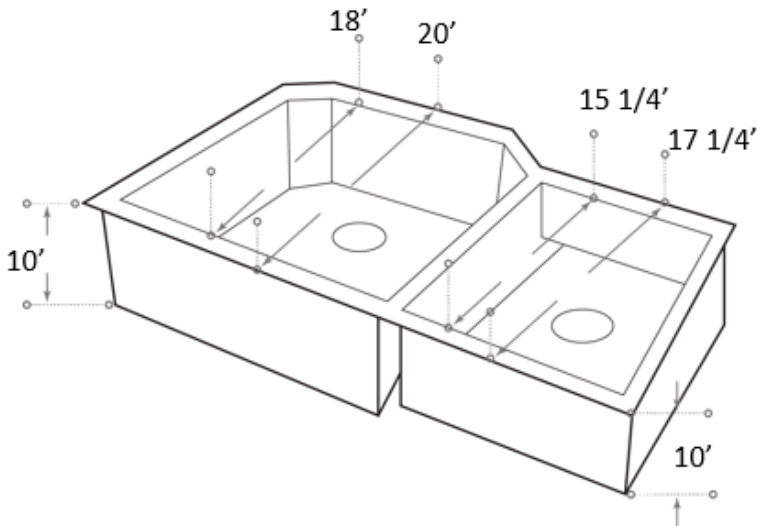

AA-RR3520BL

DESCRIPTION

10 Radius Undermount Double Bowl
Stainless Steel Sink
Stone Guard Undercoated
Complies with CSA Standards

MEASUREMENTS

SIZE	DRILLING
35' x 20' x 10'	N/A

All dimensions are approximate.

Structure measurements must be verified against the unit to ensure proper fit.

OPTIONS & ACCESSORIES

Grid

Collander

Tray