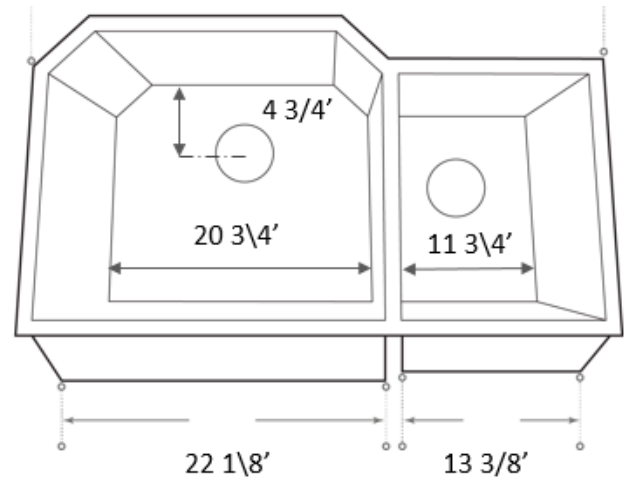

AA-RR3520BL

DESCRIPTION

10 Radius Undermount Double Bowl
Stainless Steel Sink
Stone Guard Undercoated
Complies with CSA Standards

MEASUREMENTS

SIZE	DRILLING
35' x 20' x 10'	N/A

All dimensions are approximate.

Structure measurements must be verified against the unit to ensure proper fit.

OPTIONS & ACCESSORIES

Grid

Collander

Tray