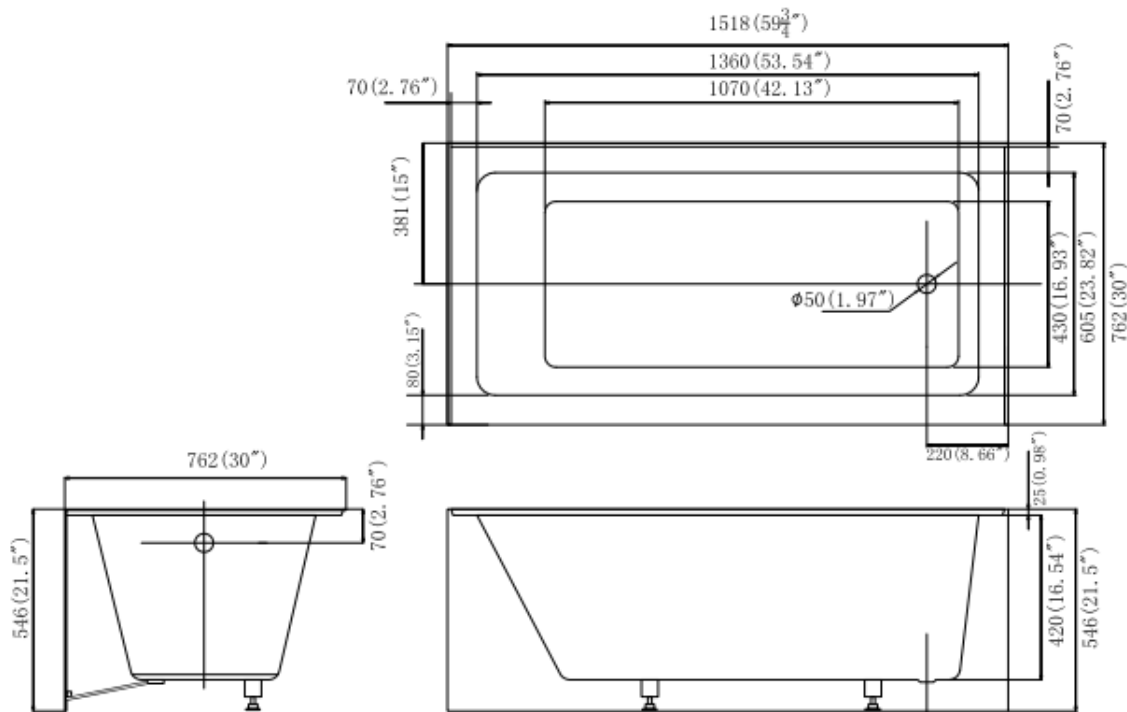

AA-EDGE6030S/RH

DESCRIPTION

Skirted Tub
White Finish
High Gloss Acrylic
Complies with CSA Standards

MEASUREMENTS

SIZE	LITRES/GALLONS
1518 x 762 x 546mm	180L/47.6G

All dimensions are approximate.

Structure measurements must be verified against the unit to ensure proper fit.