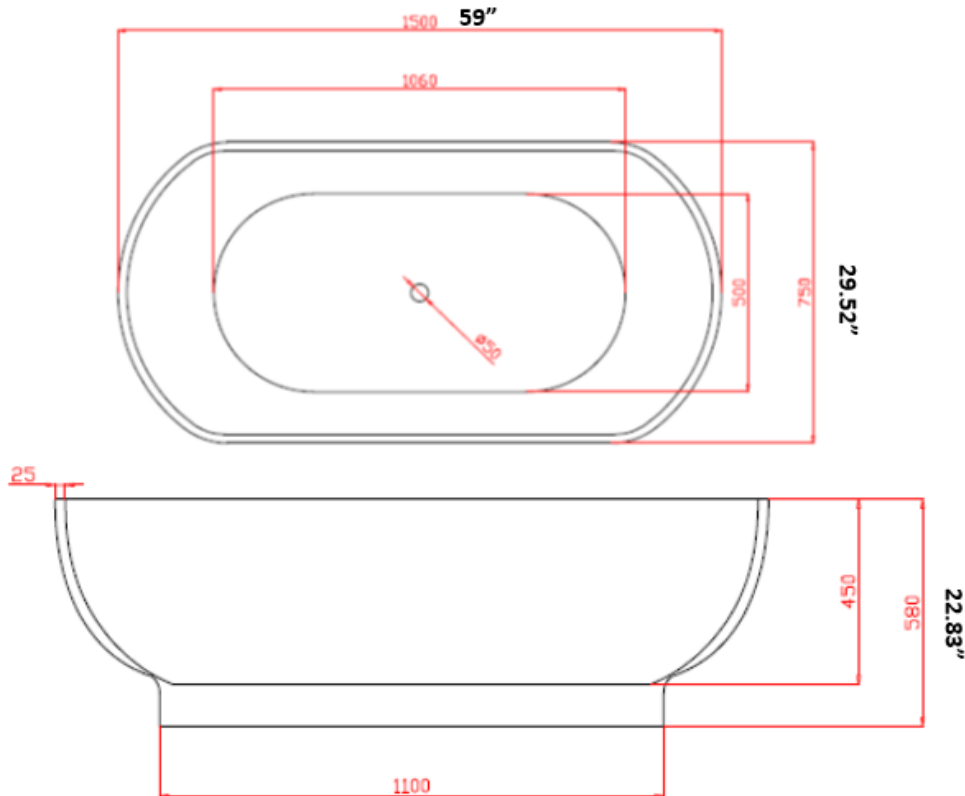

DESCRIPTION

Freestanding Tub
Complies with cUPC standards
High Gloss Acrylic
White Finish

MEASUREMENTS

SIZE
59" X 29.52" X 22.83"

Drain sold separately.

All dimensions are approximate.

Structure measurements must be verified against the unit to ensure proper fit.