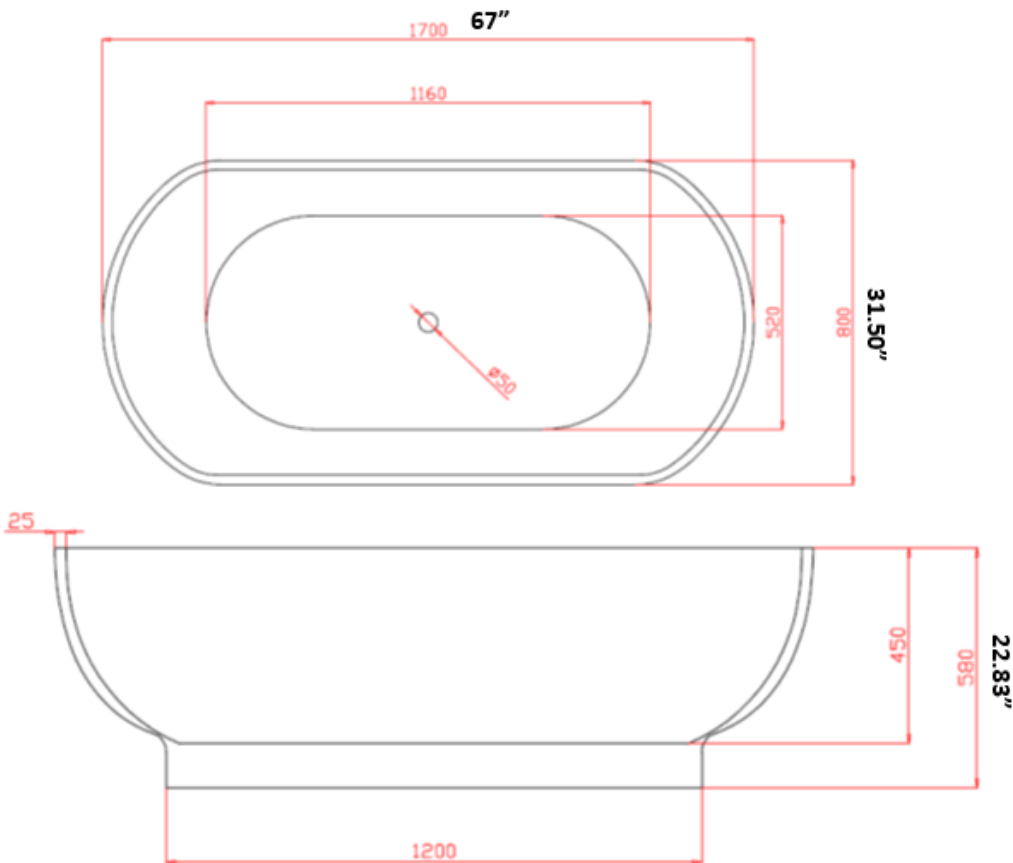

DESCRIPTION

Freestanding Tub
Complies with cUPC standards
High Gloss Acrylic
White Finish

MEASUREMENTS

SIZE
67" X 31.50" X 22.83"

Drain sold separately.

All dimensions are approximate.

Structure measurements must be verified against the unit to ensure proper fit.