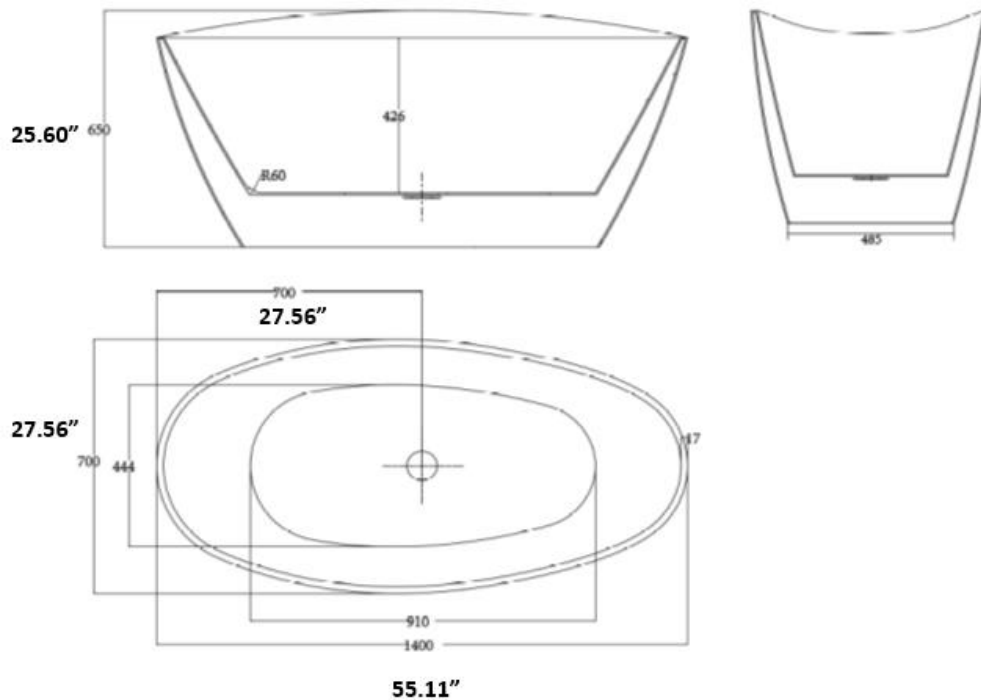

DESCRIPTION

Freestanding Tubs
Complies with cUPC standards
High Gloss Acrylic
White Finish

MEASUREMENTS

SIZE
55.11" X 27.56" X 25.60"

Drain sold separately.

All dimensions are approximate.

Structure measurements must be verified against the unit to ensure proper fit.