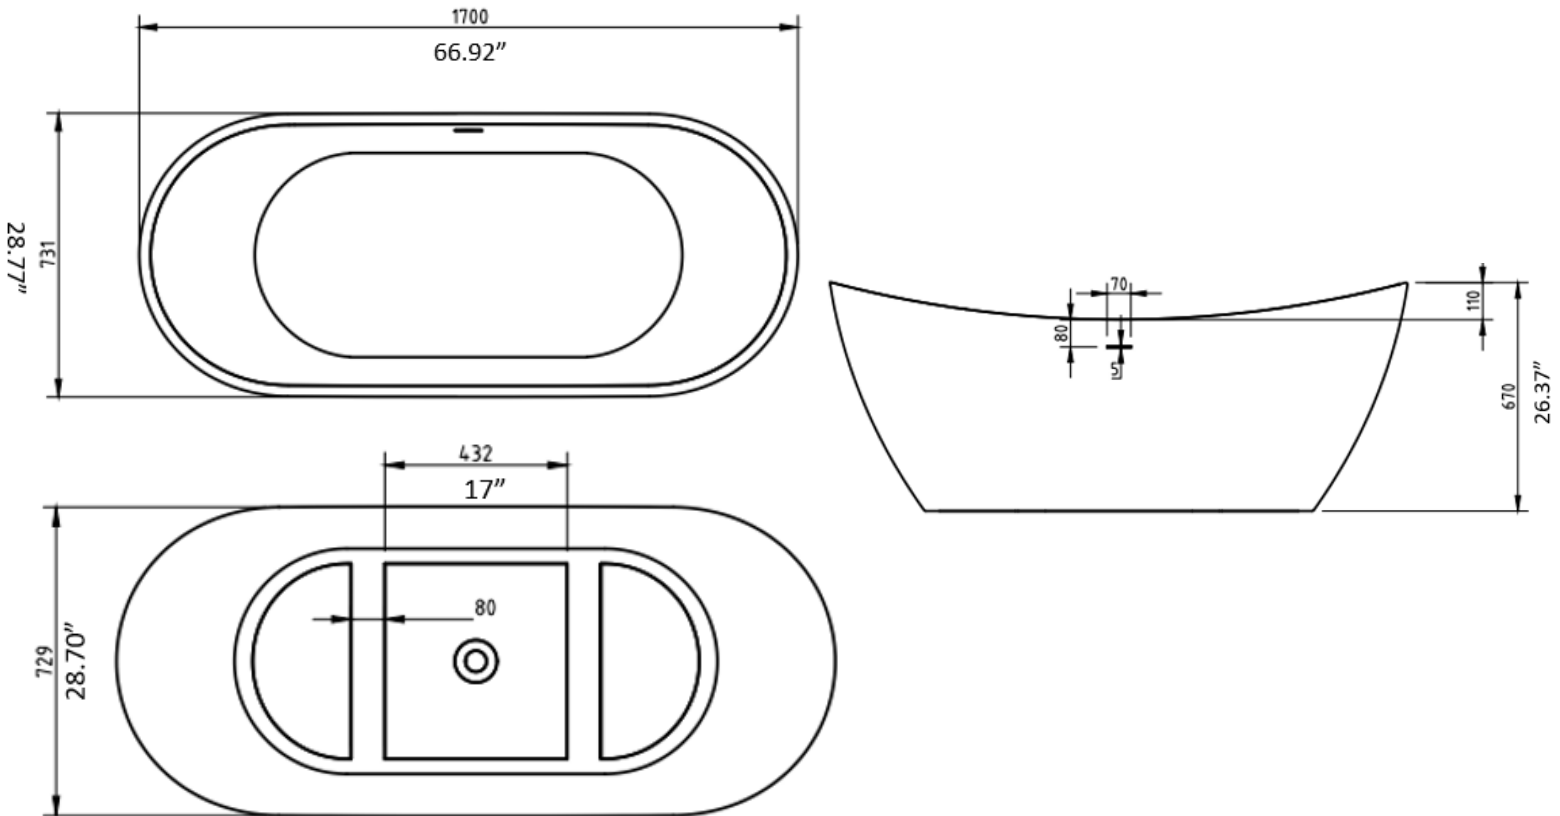

DESCRIPTION

Freestanding Tub
Complies with cUPC standards
High Gloss Acrylic
White Finish

MEASUREMENTS

SIZE
66.92" X 28.80" X 26.37"

Drain sold separately.

All dimensions are approximate.

Structure measurements must be verified against the unit to ensure proper fit.