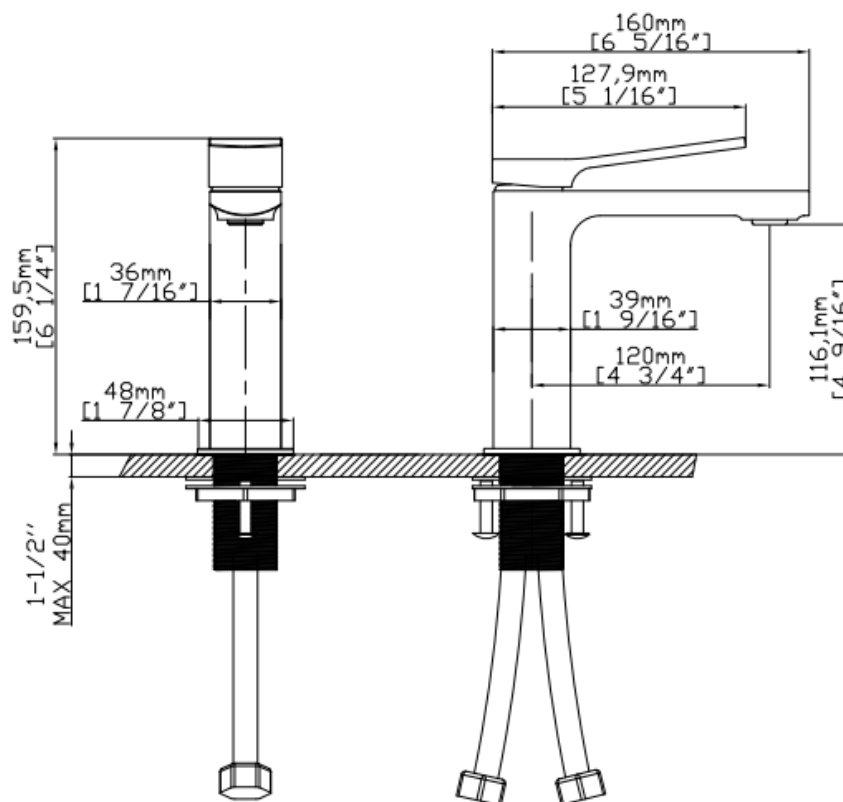

DESCRIPTION

Single Handle Lavatory Faucet
 Black Finish
 Solid Brass Construction
 Complies with cUPC Standards

MEASUREMENTS

SIZE

6 1/4"

Drain sold separately.

All dimensions are approximate.

Structure measurements must be verified against the unit to ensure proper fit.

OPTIONS & ACCESSORIES

OMT-S1B Pop up drain/no overflow