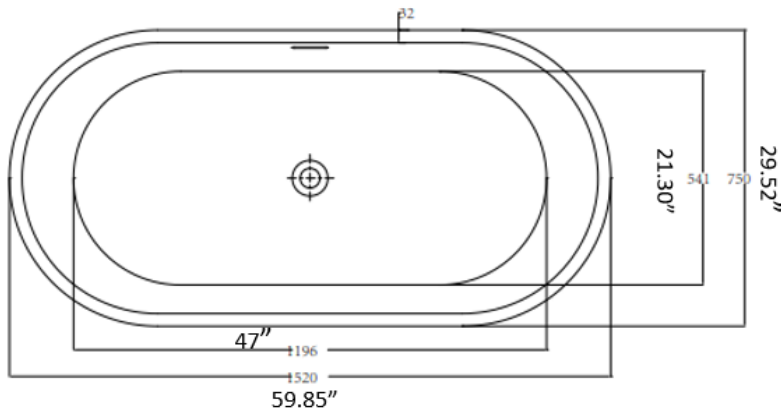

DESCRIPTION

Freestanding Tub
Complies with cUPC standards
High Gloss Acrylic
White Finish

MEASUREMENTS

SIZE
59.85" X 29.52" X 22.83"

Drain sold separately.

All dimensions are approximate.

Structure measurements must be verified against the unit to ensure proper fit.