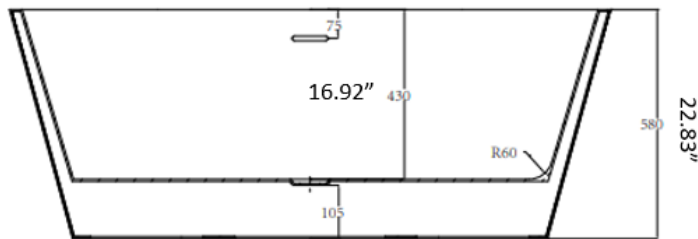

DESCRIPTION

Freestanding Tub
Complies with cUPC standards
High Gloss Acrylic
White Finish

MEASUREMENTS

SIZE
59.85" X 29.52" X 22.83"

Drain sold separately.

All dimensions are approximate.

Structure measurements must be verified against the unit to ensure proper fit.