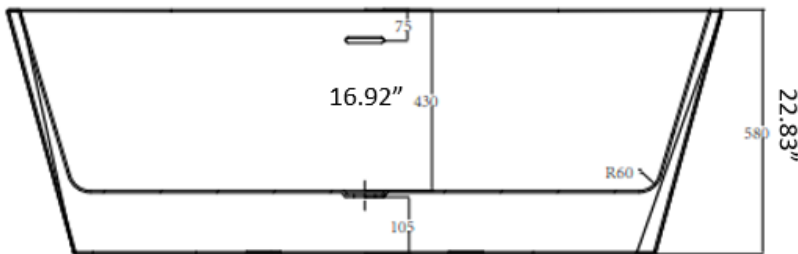

DESCRIPTION

Freestanding Tub
Complies with cUPC standards
High Gloss Acrylic
White Finish

MEASUREMENTS

SIZE
66.93" X 30.70" X 22.83"

Drain sold separately.

All dimensions are approximate.

Structure measurements must be verified against the unit to ensure proper fit.