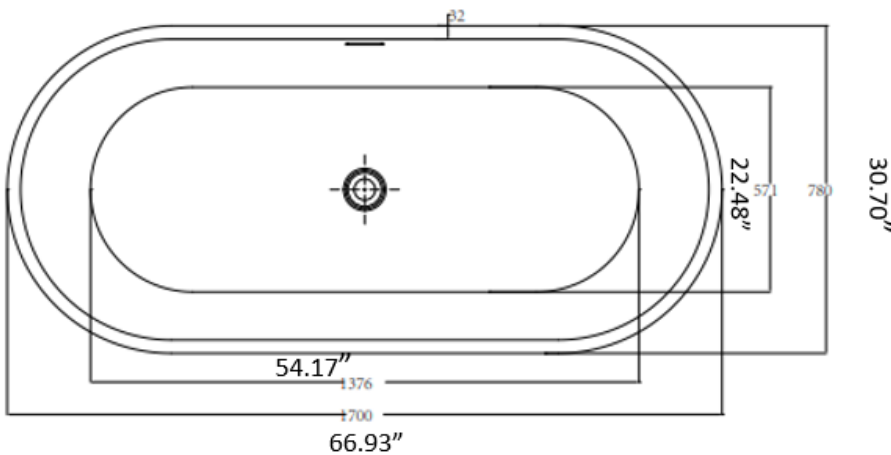

DESCRIPTION

Freestanding Tub
Complies with cUPC standards
High Gloss Acrylic
White Finish

MEASUREMENTS

SIZE
66.93" X 30.70" X 22.83"

Drain sold separately.

All dimensions are approximate.

Structure measurements must be verified against the unit to ensure proper fit.