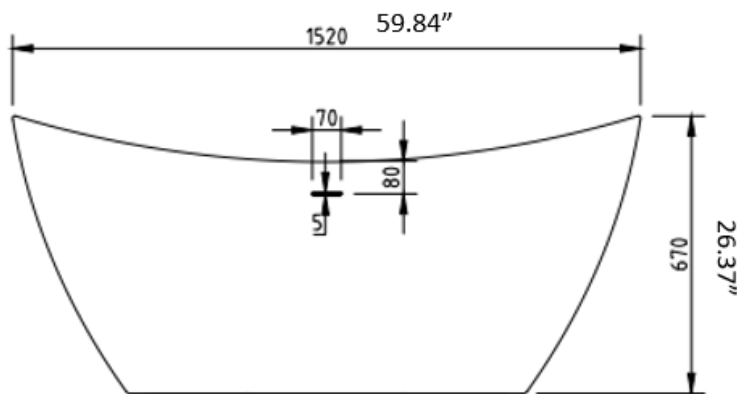

## DESCRIPTION

Freestanding Tub  
 Complies with cUPC standards  
 High Gloss Acrylic  
 White Finish

## MEASUREMENTS

SIZE
59.84" X 28.62" X 26.37"

*Drain sold separately.*

*All dimensions are approximate.*

*Structure measurements must be verified against the unit to ensure proper fit.*