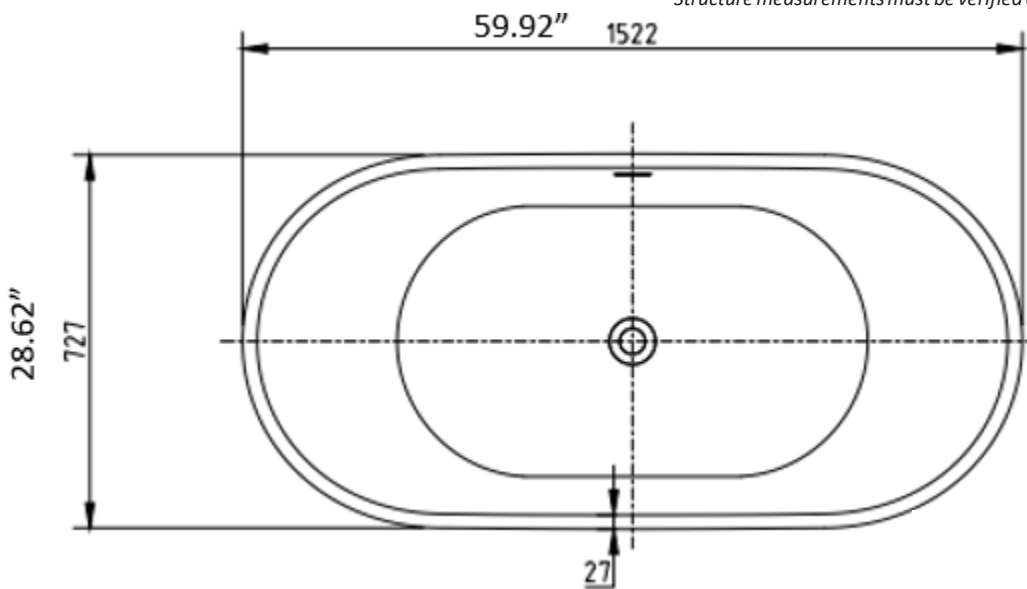

## DESCRIPTION

Freestanding Tub  
 Complies with cUPC standards  
 High Gloss Acrylic  
 White Finish

## MEASUREMENTS

SIZE
59.84" X 28.62" X 26.37"

*Drain sold separately.*

*All dimensions are approximate.*

*Structure measurements must be verified against the unit to ensure proper fit.*