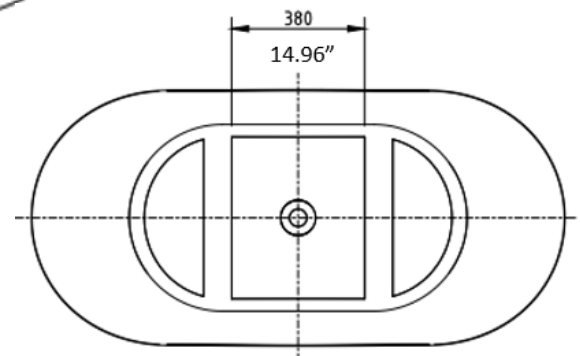

## MEASUREMENTS

SIZE
59.84" X 28.62" X 26.37"

*Drain sold separately.*

*All dimensions are approximate.*

*Structure measurements must be verified against the unit to ensure proper fit.*