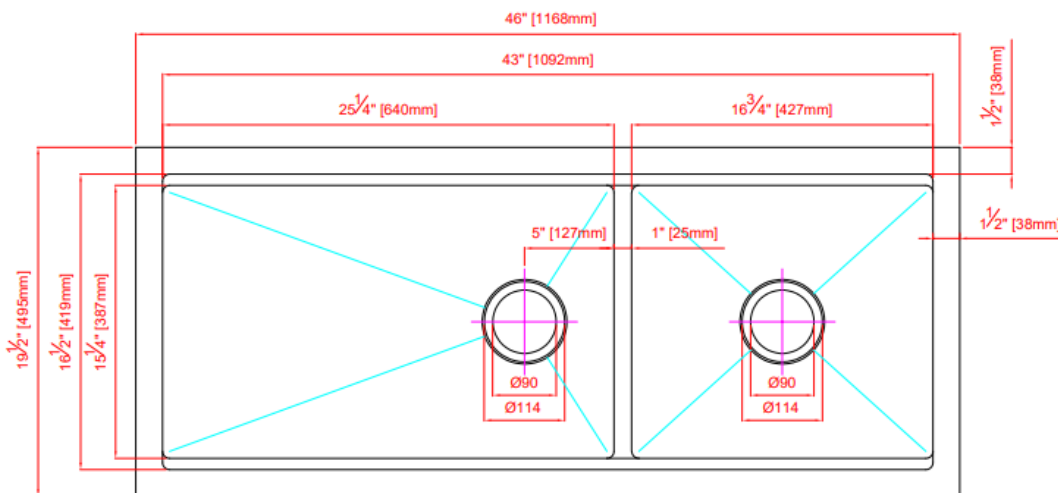

## DESCRIPTION

10" Radius Double Bowl  
Under Mount Stainless Steel Sink  
Stone Guard Undercoated  
Complies with cUPC Standards

## MEASUREMENTS

SIZE	DRILLING
46" x 19 1/2" x 10"	N/A

All dimensions are approximate.

Structure measurements must be verified against the unit to ensure proper fit.

NO.:AA-LDR4619BL