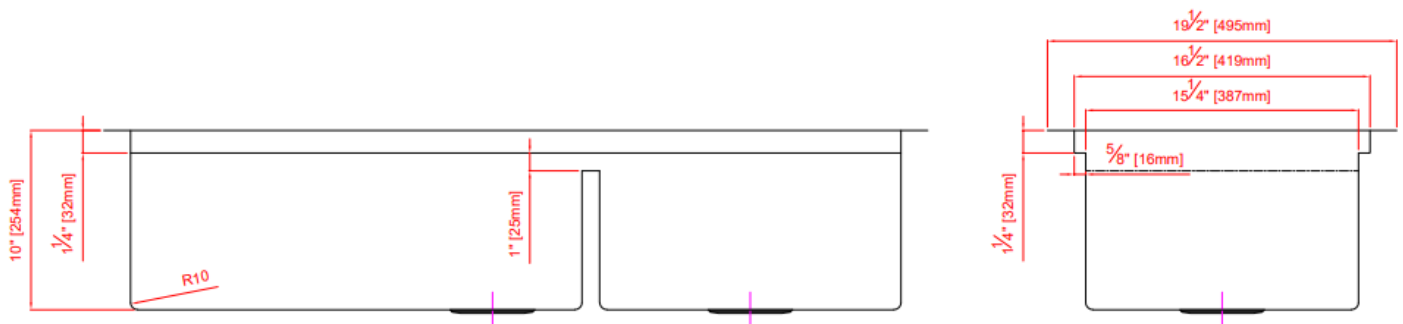

## MEASUREMENTS

SIZE	DRILLING
46" x 19 1/2" x 10"	N/A

All dimensions are approximate.

Structure measurements must be verified against the unit to ensure proper fit.

NO.:AA-LDR4619BL