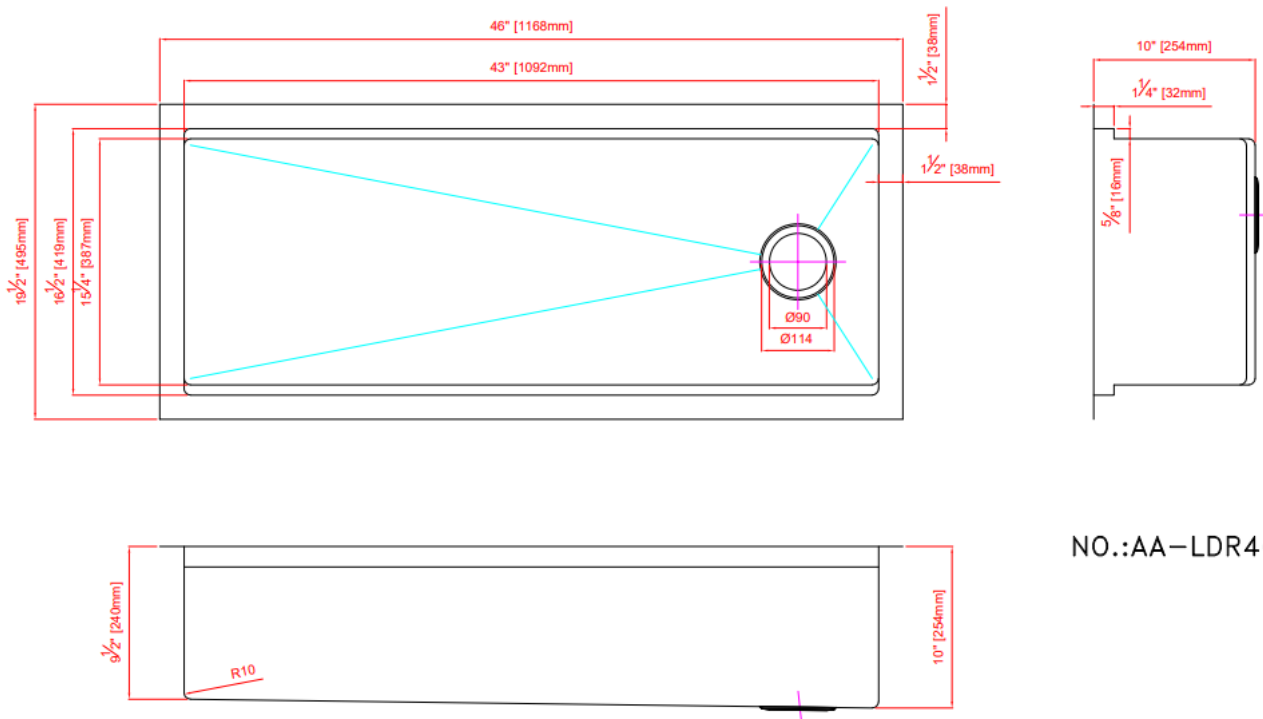

## DESCRIPTION

10 Radius Single Bowl  
Under Mount Stainless Steel Sink  
Stone Guard Undercoated  
Complies with cUPC Standards

## MEASUREMENTS

SIZE	DRILLING
46" x 19 1/2" x 9 1/2"	N/A

All dimensions are approximate.

Structure measurements must be verified against the unit to ensure proper fit.

NO.:AA-LDR4619