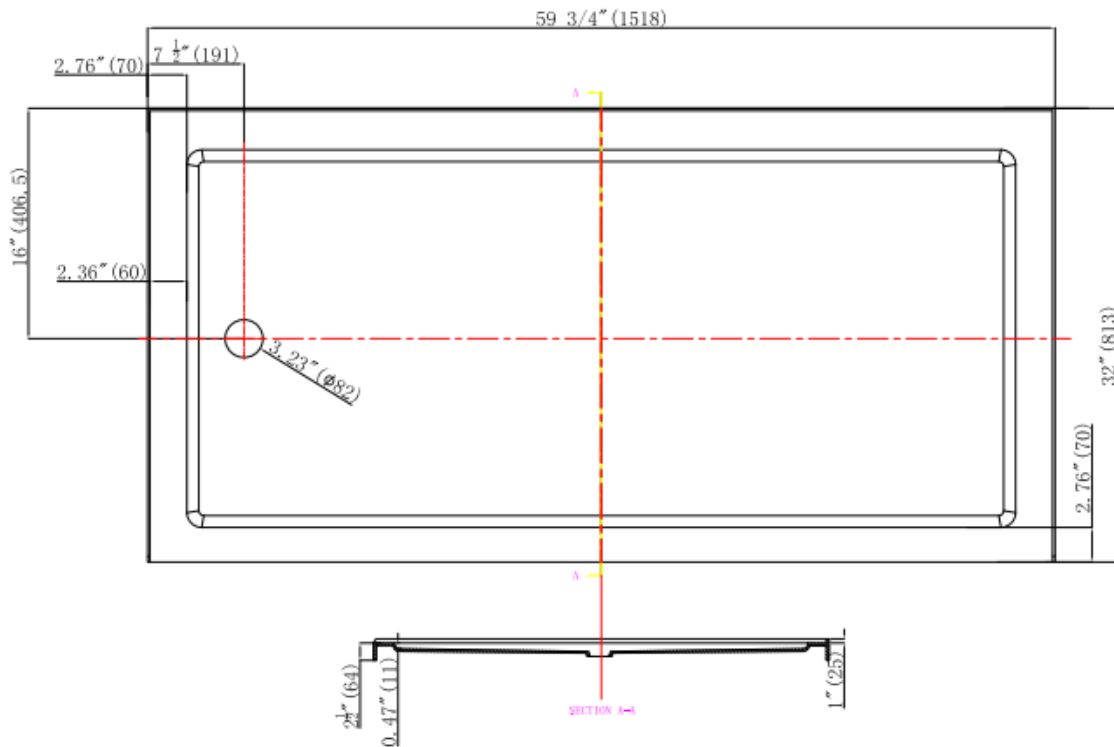

## DESCRIPTION

Minimalistic Shower Base  
 Complies with cUPC standards  
 High Gloss Acrylic  
 White Finish

## MEASUREMENTS

Threshold	Depth
59 3/4"	32"

*Drain sold separately.*

*All dimensions are approximate.*

*Structure measurements must be verified against the unit to ensure proper fit.*

OPTIONS & ACCESSORIES  
 Chrome Shower Drain