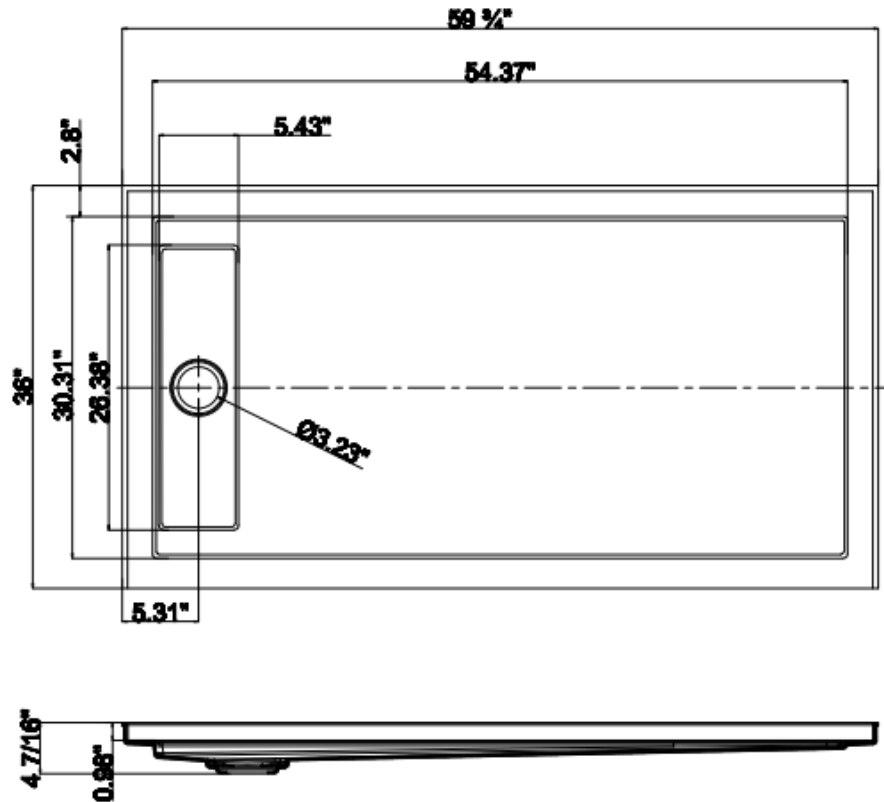

DESCRIPTION

Linear Drain Shower Base
 Complies with cUPC standards
 High Gloss Acrylic
 White Finish

MEASUREMENTS

Threshold	Depth
59 3/4"	36"

Drain sold separately.

All dimensions are approximate.

Structure measurements must be verified against the unit to ensure proper fit.

OPTIONS & ACCESSORIES

08124

Chrome Shower Drain