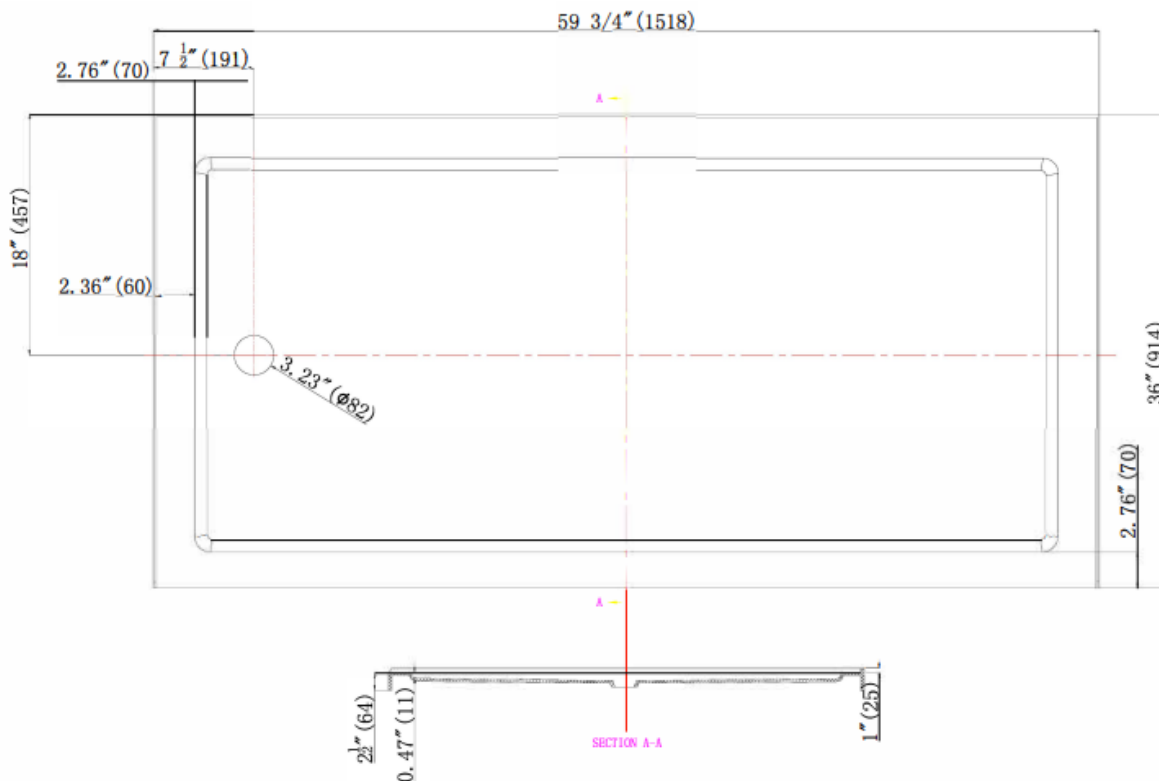

DESCRIPTION

Minimalistic Shower Base
 Complies with cUPC standards
 High Gloss Acrylic
 White Finish

MEASUREMENTS

Threshold	Depth
59 3/4"	36"

Drain sold separately.

All dimensions are approximate.

Structure measurements must be verified against the unit to ensure proper fit.

OPTIONS & ACCESSORIES

08124

Chrome Shower Drain