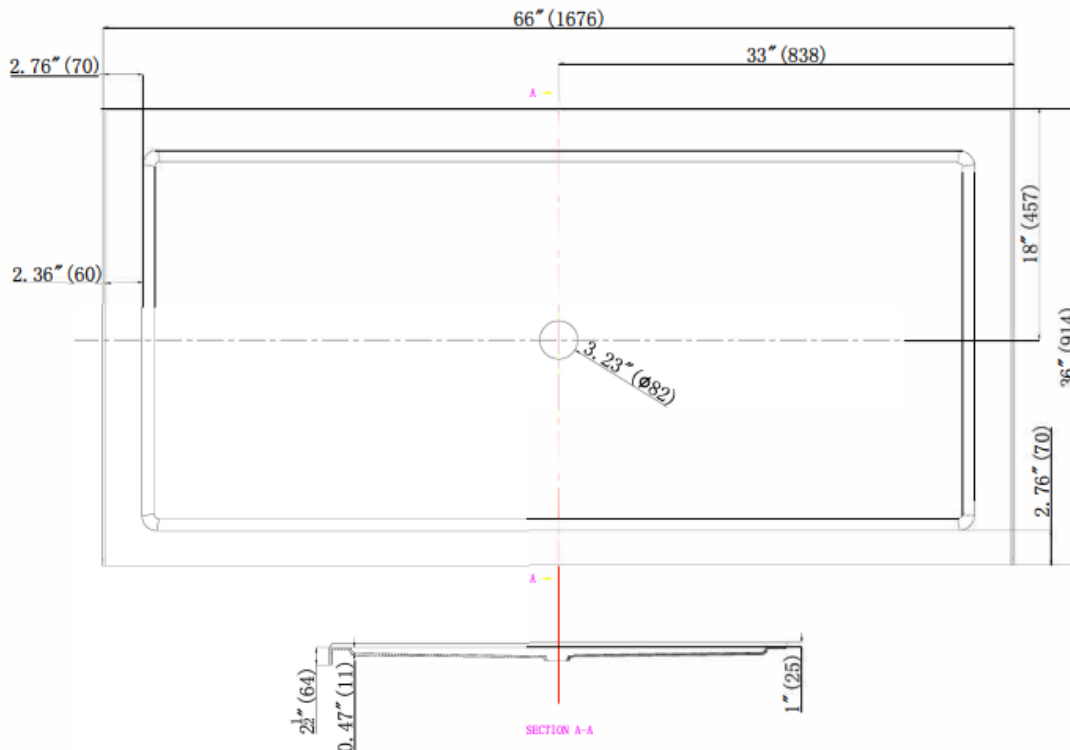

## DESCRIPTION

Minimalistic Shower Base  
 Complies with cUPC standards  
 High Gloss Acrylic  
 White Finish

## MEASUREMENTS

Threshold	Depth
66"	36"

*Drain sold separately.*

*All dimensions are approximate.*

*Structure measurements must be verified against the unit to ensure proper fit.*

## OPTIONS & ACCESSORIES

08124

Chrome Shower Drain