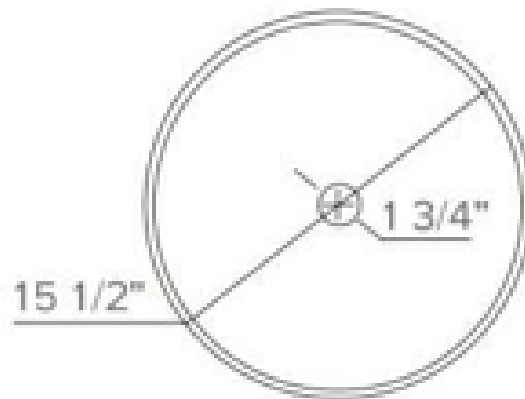

DESCRIPTION

Glass Vessel Sink
Tempered Glass
Above the Counter Installation
 Complies with cUPC Standards

MEASUREMENTS

SIZE	DRILLING
15 1/2" x 5"	N/A

All dimensions are approximate.

Structure measurements must be verified against the unit to ensure proper fit.

Front View

Top View