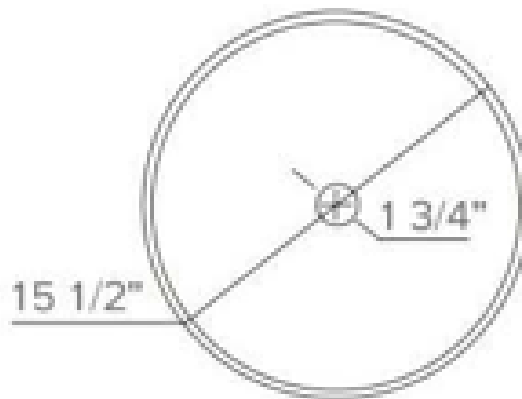

DESCRIPTION

- Glass Vessel Sink
- Tempered Glass
- Above the Counter Installation
- Complies with cUPC Standards

MEASUREMENTS

SIZE	DRILLING
15 1/2" x 5"	N/A

All dimensions are approximate.

Structure measurements must be verified against the unit to ensure proper fit.

Front View

Top View