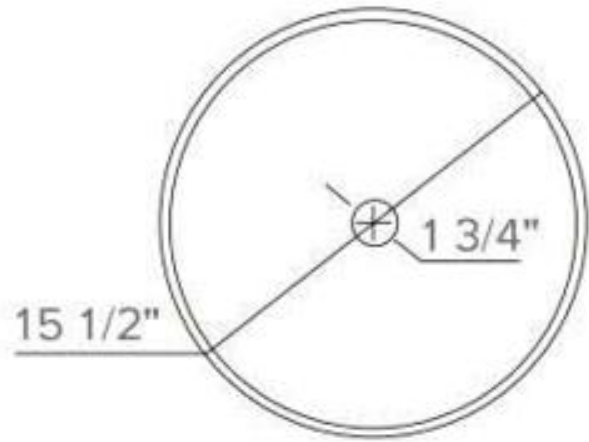

DESCRIPTION

- _____ Glass Vessel Sink
- _____ Gold Finish
- _____ Tempered Glass
- _____ Above the Counter Installation
- _____ Complies with cUPC Standards

MEASUREMENTS

SIZE	DRILLING
15 1/2" x 5"	N/A

All dimensions are approximate.

Structure measurements must be verified against the unit to ensure proper fit.

Front View

Top View