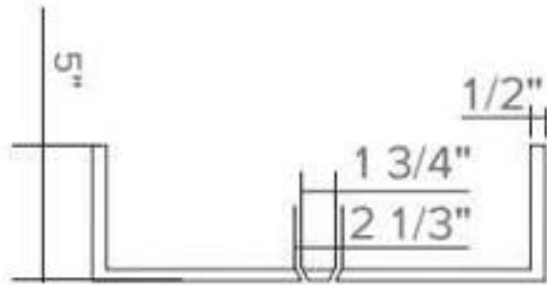

DESCRIPTION

- _____ Glass Vessel Sink
- _____ Gold Finish
- _____ Tempered Glass
- _____ Above the Counter Installation
- _____ Complies with cUPC Standards

MEASUREMENTS

SIZE	DRILLING
15 1/2" x 5"	N/A

All dimensions are approximate.

Structure measurements must be verified against the unit to ensure proper fit.

Front View

Top View