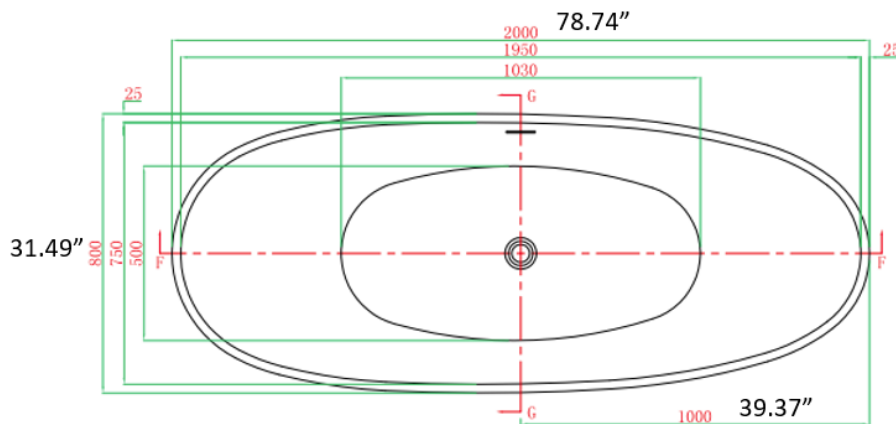

DESCRIPTION

Freestanding Tub
 Complies with cUPC standards
 High Gloss Acrylic
 White Finish

MEASUREMENTS

SIZE
78.74" X 31.49" X 39.37"

Drain sold separately.

All dimensions are approximate.

Structure measurements must be verified against the unit to ensure proper fit.