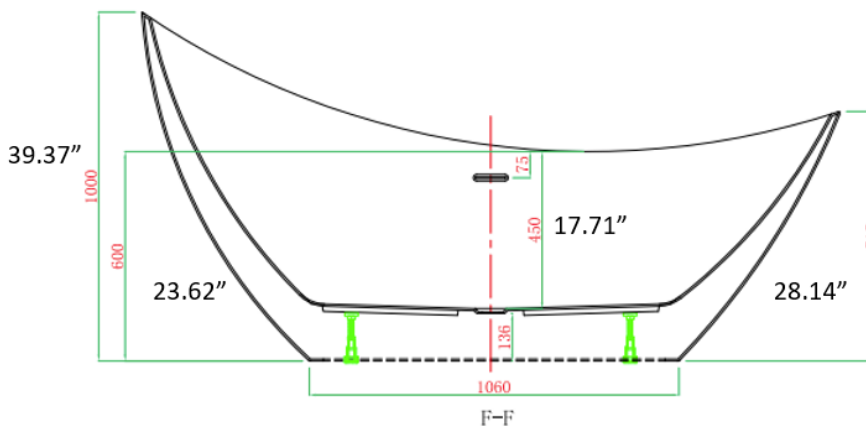

DESCRIPTION

Freestanding Tub
 Complies with cUPC standards
 High Gloss Acrylic
 White Finish

MEASUREMENTS

SIZE
78.74" X 31.49" X 39.37"

Drain sold separately.

All dimensions are approximate.

Structure measurements must be verified against the unit to ensure proper fit.