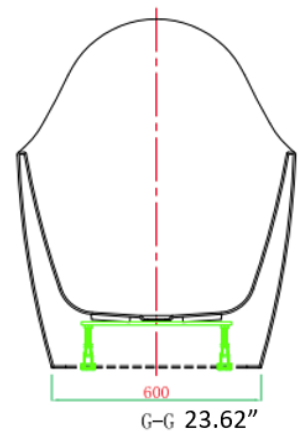

DESCRIPTION

Freestanding Tub
 Complies with cUPC standards
 High Gloss Acrylic
 White Finish

MEASUREMENTS

SIZE
78.74" X 31.49" X 39.37"

Drain sold separately.

All dimensions are approximate.

Structure measurements must be verified against the unit to ensure proper fit.