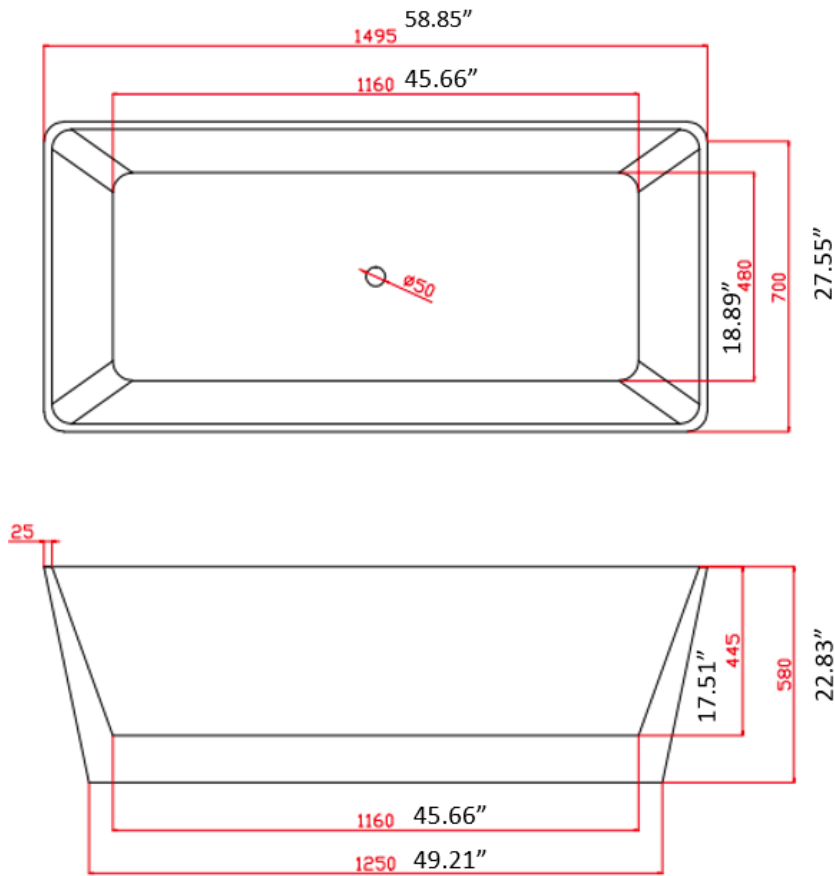

DESCRIPTION

Freestanding Tub
Complies with cUPC standards
High Gloss Acrylic
White Finish

MEASUREMENTS

SIZE
58.85" X 27.55" X 22.83"

Drain sold separately.

All dimensions are approximate.

Structure measurements must be verified against the unit to ensure proper fit.