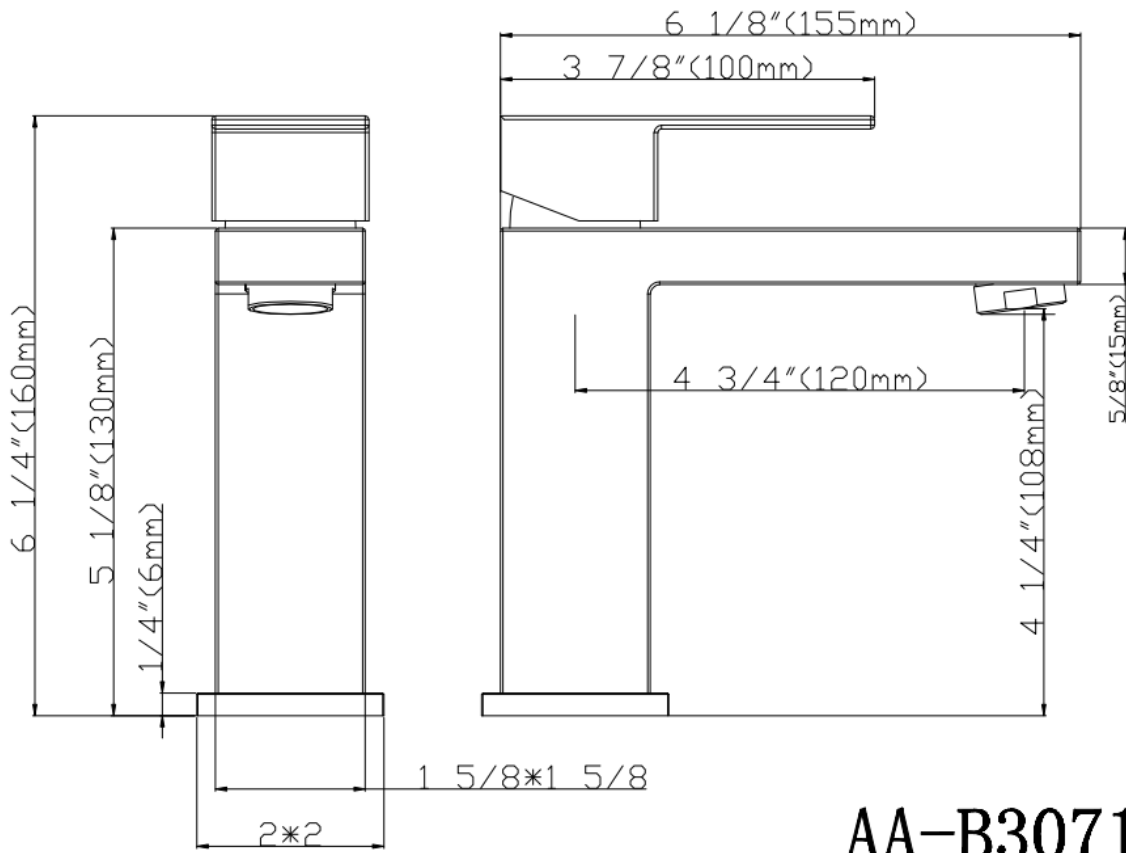

DESCRIPTION

Single Handle Lavatory Faucet  
 Black Finish  
 Solid Brass Construction  
 Complies with cUPC Standards

MEASUREMENTS

SIZE
6 1/4"

*Drain sold separately.*  
*All dimensions are approximate.*  
*Structure measurements must be verified against the unit to ensure prop*

## AA-B3071

OMT-S1B Pop up drain/no overflow