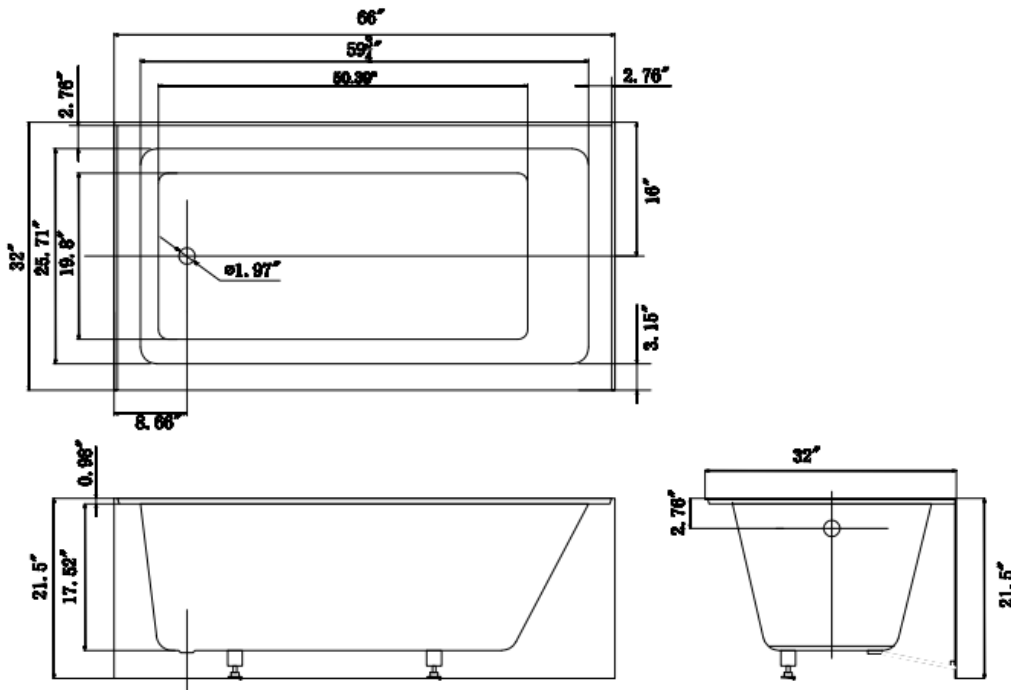

DESCRIPTION

- Skirted Tub
- White Finish
- High Gloss Acrylic
- Complies with cUPC Standards

MEASUREMENTS

SIZE

66" x 32" X 21.5"

All dimensions are approximate.

Structure measurements must be verified against the unit to ensure proper fit.