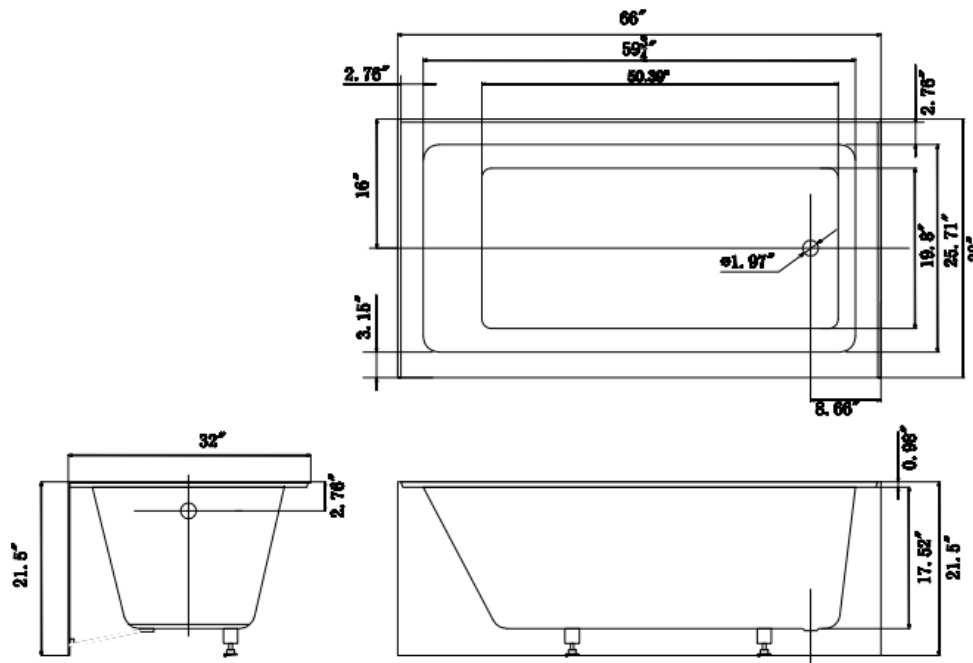

## DESCRIPTION

Skirted Tub  
White Finish  
High Gloss Acrylic  
Complies with cUPC Standards

## MEASUREMENTS

SIZE

66" x 32" X 21.5"

*All dimensions are approximate.*

*Structure measurements must be verified against the unit to ensure proper fit.*