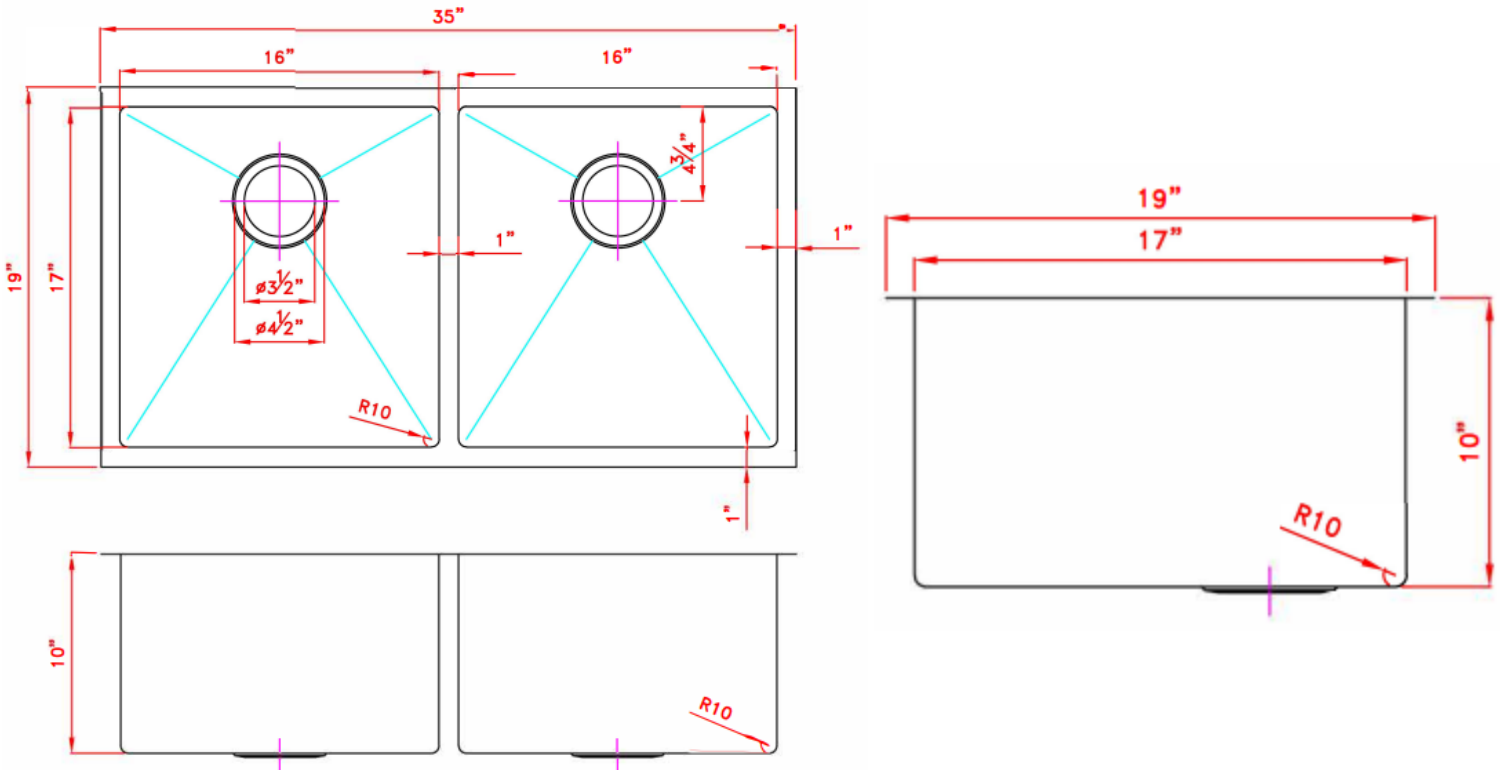

## DESCRIPTION

10" Radius Double Bowl  
 Under Mount Stainless Steel Sink  
 Stone Guard Undercoated  
 Complies with cUPC Standards

## MEASUREMENTS

SIZE	DRILLING
35" x 19" x 10"	N/A

*All dimensions are approximate.*

*Structure measurements must be verified against the unit to ensure proper fit.*