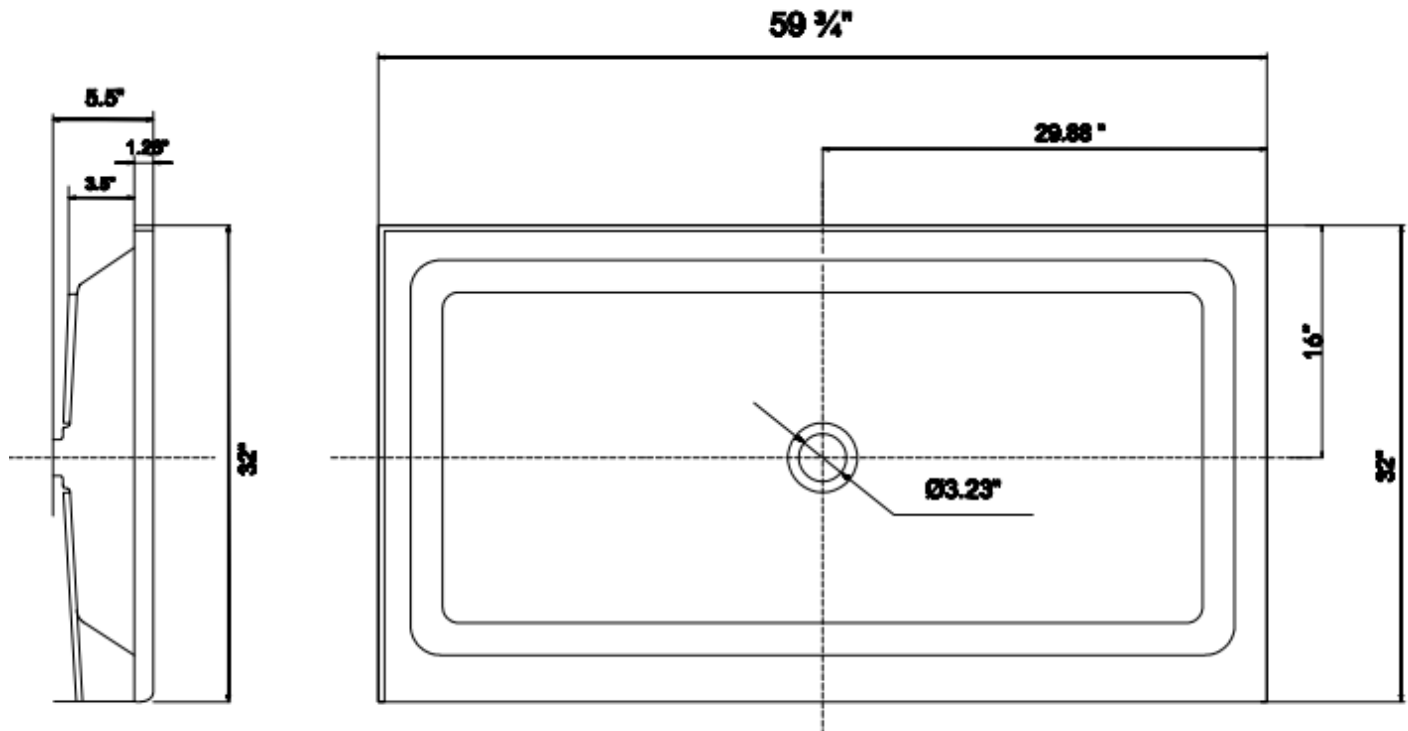

DESCRIPTION

Double Threshold Shower Base
White Finish
High Gloss Acrylic
Complies with cUPC Standards

MEASUREMENTS

Threshold	Depth
59 3/4"	32"

Drain sold separately.

All dimensions are approximate.

Structure measurements must be verified against the unit to ensure proper fit.

08124 Chrome Shower Grid Drain