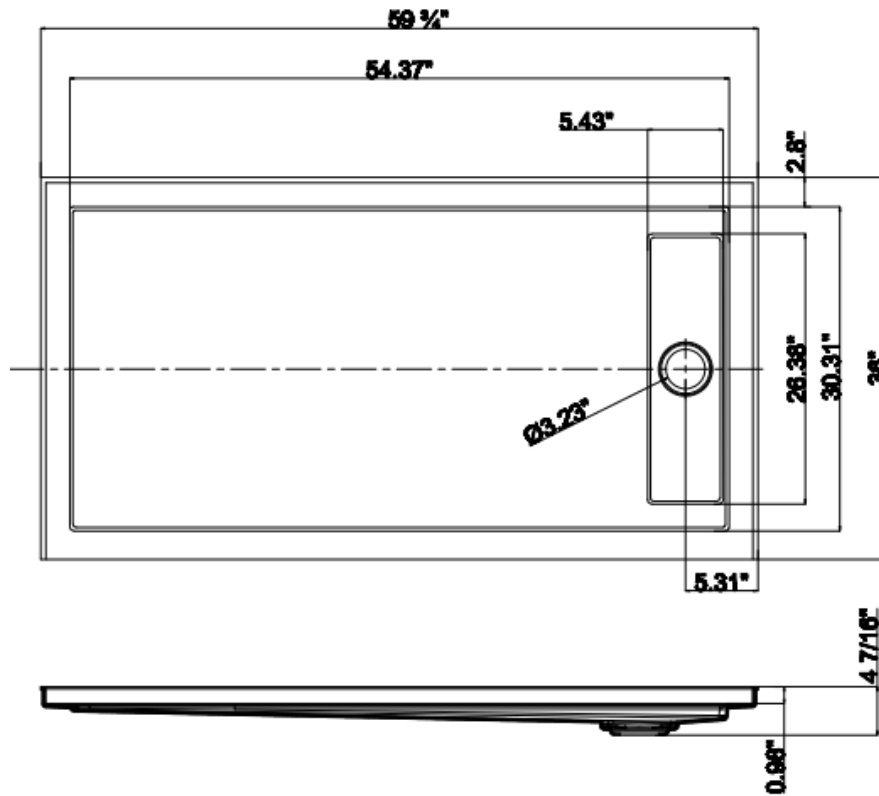

DESCRIPTION

Linear Drain Shower Base
 Complies with cUPC standards
 High Gloss Acrylic
 White Finish

MEASUREMENTS

Threshold	Depth
59 3/4"	36"

Drain sold separately.

All dimensions are approximate.

Structure measurements must be verified against the unit to ensure proper fit.

OPTIONS & ACCESSORIES

08124

Chrome Shower Drain