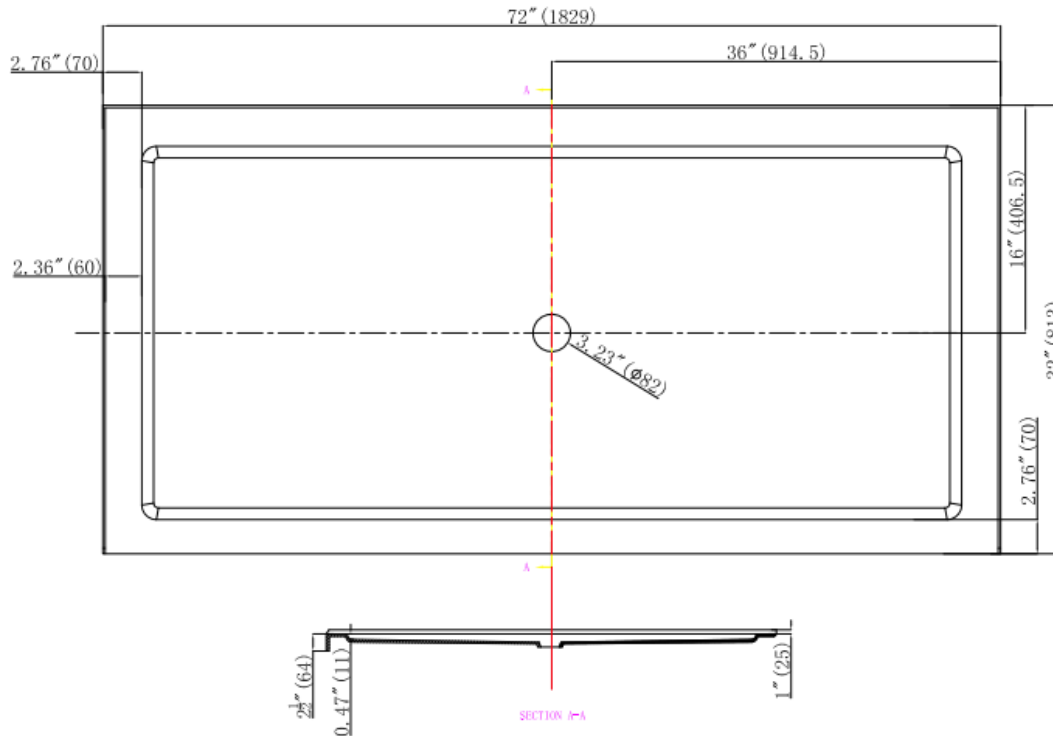

DESCRIPTION

Minimalistic Shower Base
 Complies with cUPC standards
 High Gloss Acrylic
 White Finish

MEASUREMENTS

Threshold	Depth
72"	32"

Drain sold separately.

All dimensions are approximate.

Structure measurements must be verified against the unit to ensure proper fit.

OPTIONS & ACCESSORIES

08124

Chrome Shower Drain