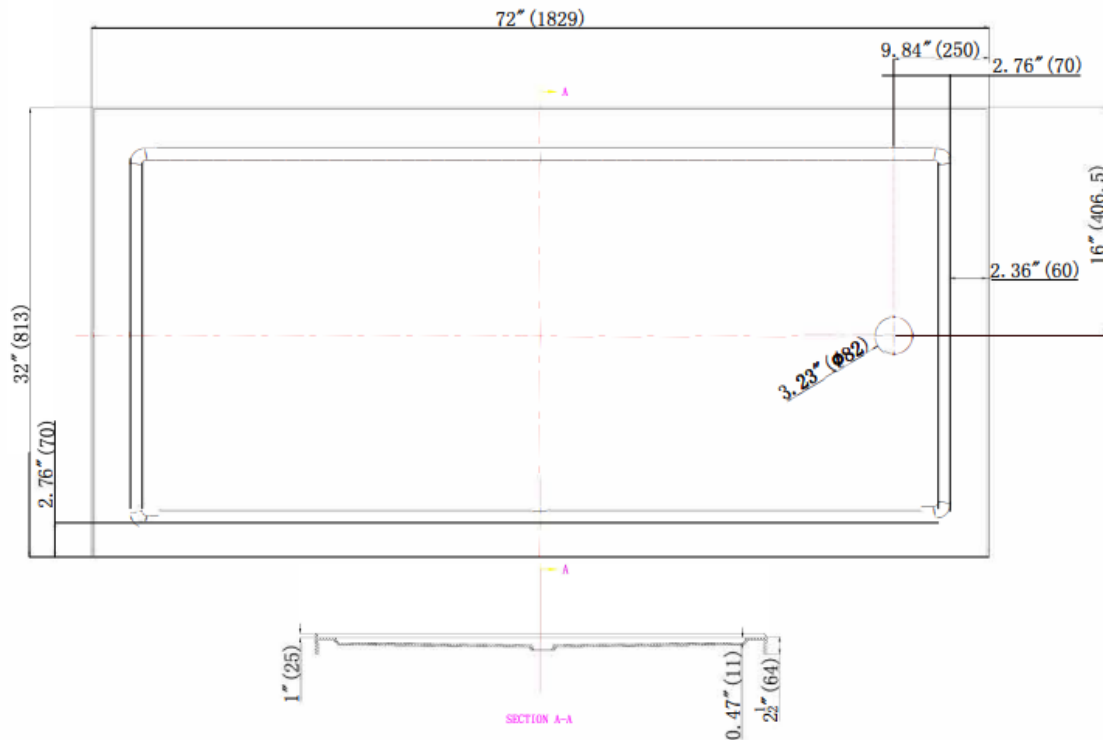

## DESCRIPTION

Minimalistic Shower Base  
 Complies with cUPC standards  
 High Gloss Acrylic  
 White Finish

## MEASUREMENTS

Threshold	Depth
72"	32"

*Drain sold separately.*

*All dimensions are approximate.*

*Structure measurements must be verified against the unit to ensure proper fit.*

## OPTIONS & ACCESSORIES

08124

Chrome Shower Drain