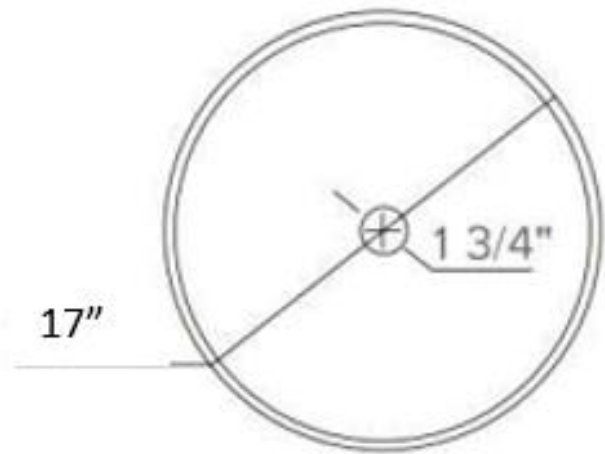

## MEASUREMENTS

SIZE	DRILLING
6 2/3" x 17"	N/A

*All dimensions are approximate.*

*Structure measurements must be verified against the unit to ensure proper fit.*

Front View

Top View