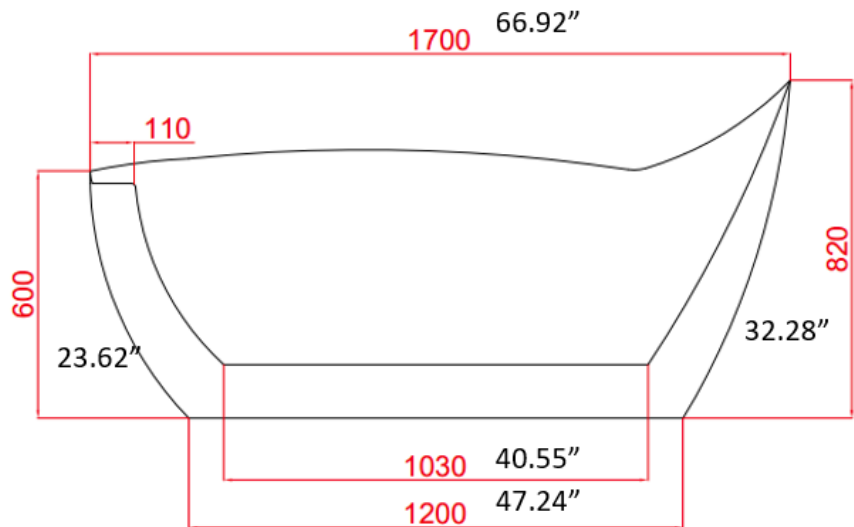

DESCRIPTION

Freestanding Tub
 Complies with cUPC standards
 High Gloss Acrylic
 Black Finish

MEASUREMENTS

SIZE
66.92" X 32.28" X 31.49"

Drain sold separately.

All dimensions are approximate.

Structure measurements must be verified against the unit to ensure proper fit.