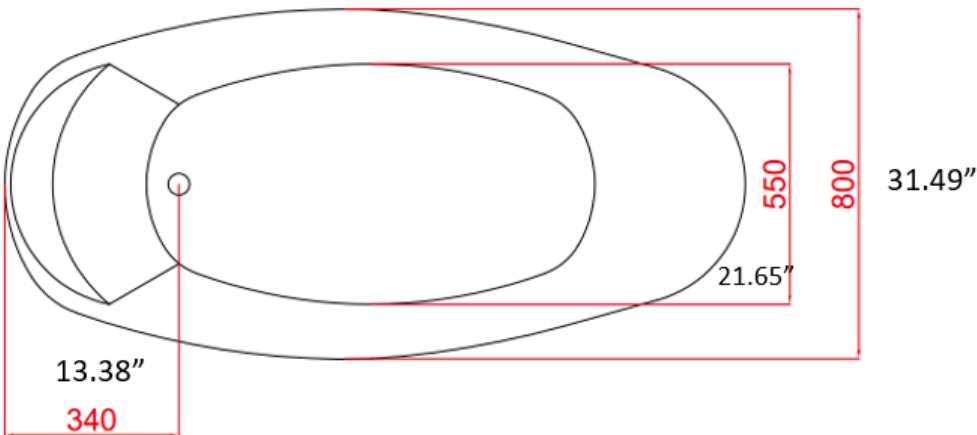

DESCRIPTION

Freestanding Tub
 Complies with cUPC standards
 High Gloss Acrylic
 Black Finish

MEASUREMENTS

SIZE
66.92" X 32.28" X 31.49"

Drain sold separately.

All dimensions are approximate.

Structure measurements must be verified against the unit to ensure proper fit.