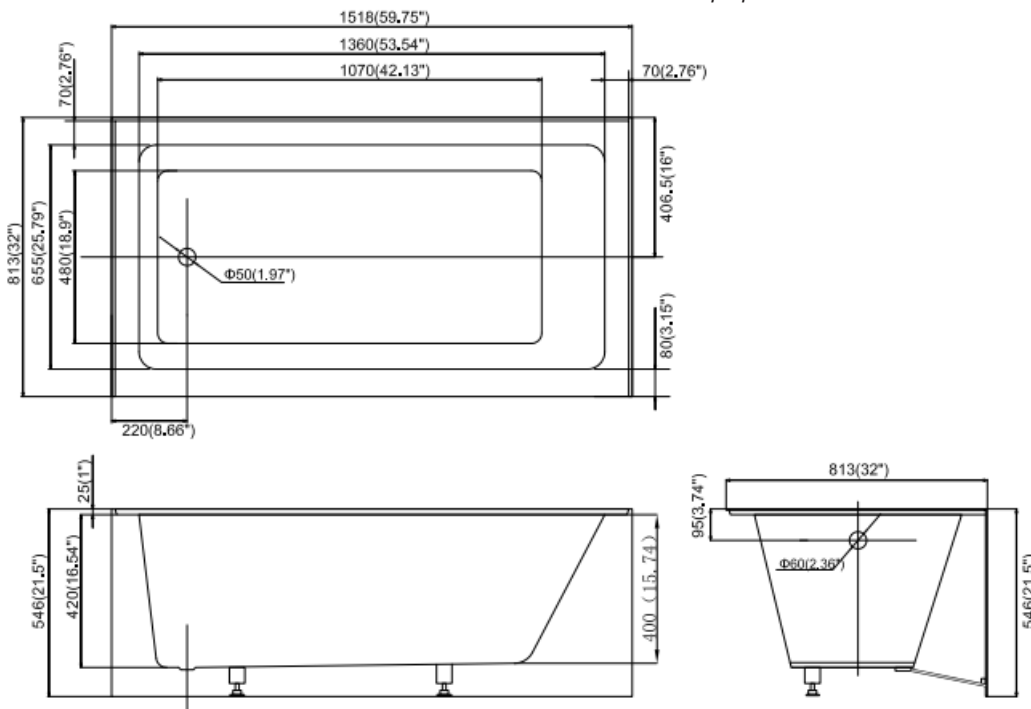

DESCRIPTION

Skirted Tub
 White Finish
 High Gloss Acrylic
 Complies with cUPC Standards

MEASUREMENTS

SIZE

60" x 32" X 21.5"

All dimensions are approximate.

Structure measurements must be verified against the unit to ensure proper fit.