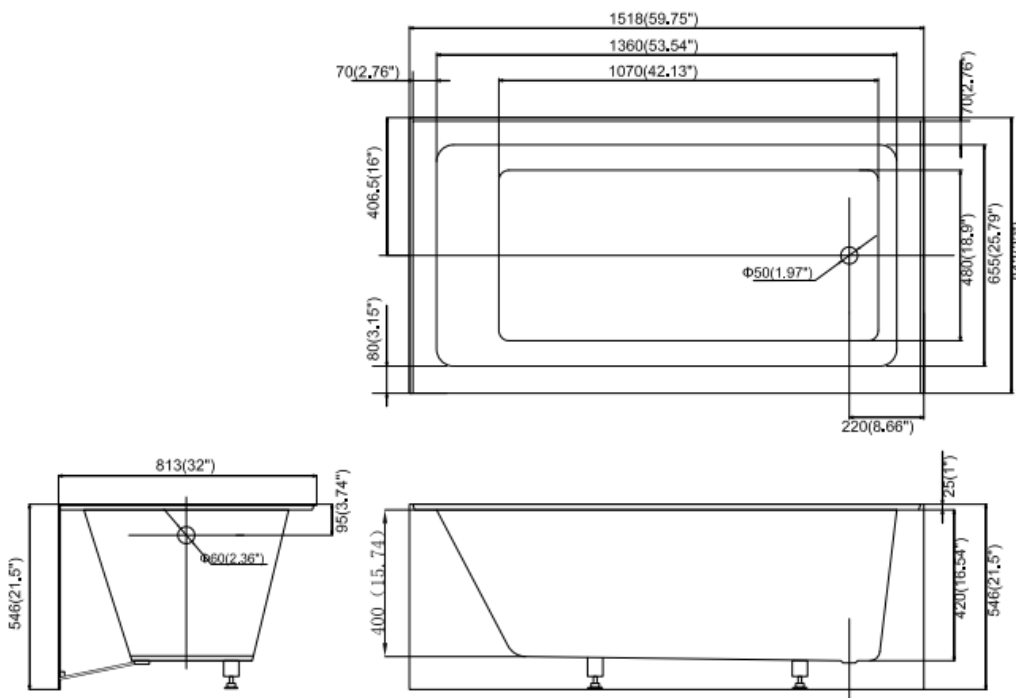

## DESCRIPTION

- Skirted Tub
- White Finish
- High Gloss Acrylic
- Complies with cUPC Standards

## MEASUREMENTS

### SIZE

60" x 32" X 21.5"

*All dimensions are approximate.*

*Structure measurements must be verified against the unit to ensure proper fit.*