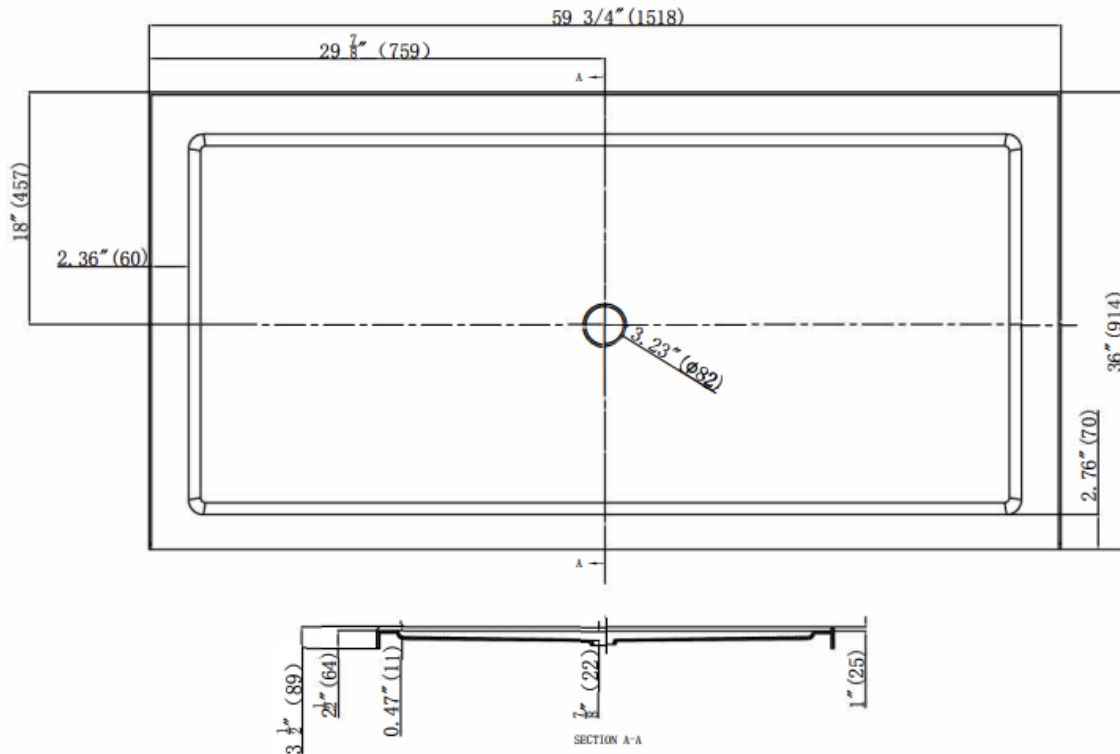

DESCRIPTION

Minimalistic Shower Base
 Complies with cUPC standards
 High Gloss Acrylic
 White Finish

MEASUREMENTS

| Threshold | Depth |
|-----------|-------|
| 59 3/4" | 36" |

Drain sold separately.

All dimensions are approximate.

Structure measurements must be verified against the unit to ensure proper fit.

OPTIONS & ACCESSORIES

08124

Chrome Shower Drain