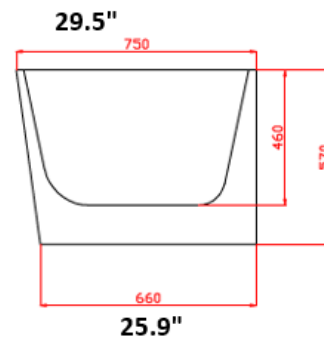

DESCRIPTION

Freestanding Tub
 Complies with cUPC standards
 High Gloss Acrylic
 White Finish

MEASUREMENTS

SIZE
59" X 29.5" X 22.4"

Drain sold separately.

All dimensions are approximate.

Structure measurements must be verified against the unit to ensure proper fit.