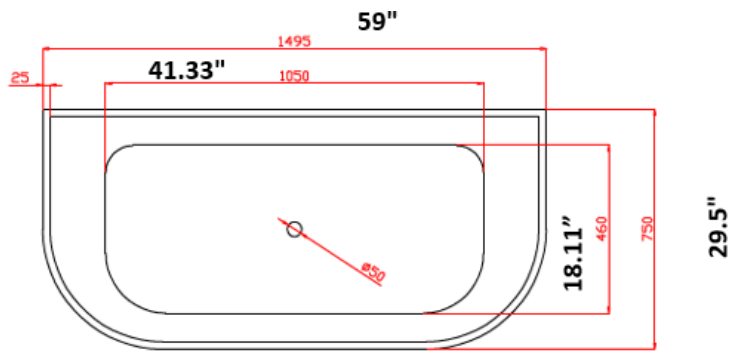

DESCRIPTION

Freestanding Tub
 Complies with cUPC standards
 High Gloss Acrylic
 White Finish

MEASUREMENTS

SIZE
59" X 29.5" X 22.4"

Drain sold separately.

All dimensions are approximate.

Structure measurements must be verified against the unit to ensure proper fit.