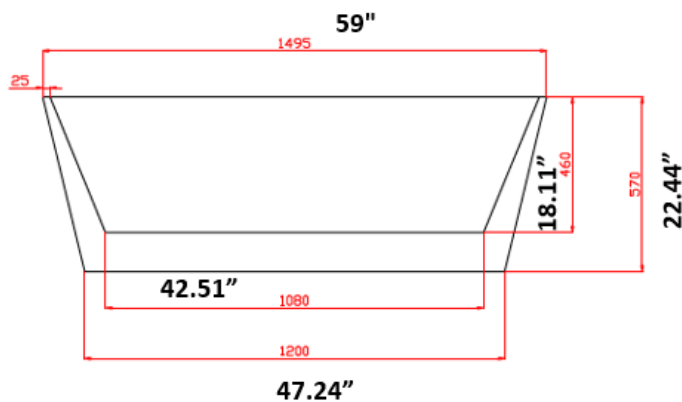

DESCRIPTION

Freestanding Tub
 Complies with cUPC standards
 High Gloss Acrylic
 White Finish

MEASUREMENTS

SIZE
59" X 29.5" X 22.4"

Drain sold separately.

All dimensions are approximate.

Structure measurements must be verified against the unit to ensure proper fit.