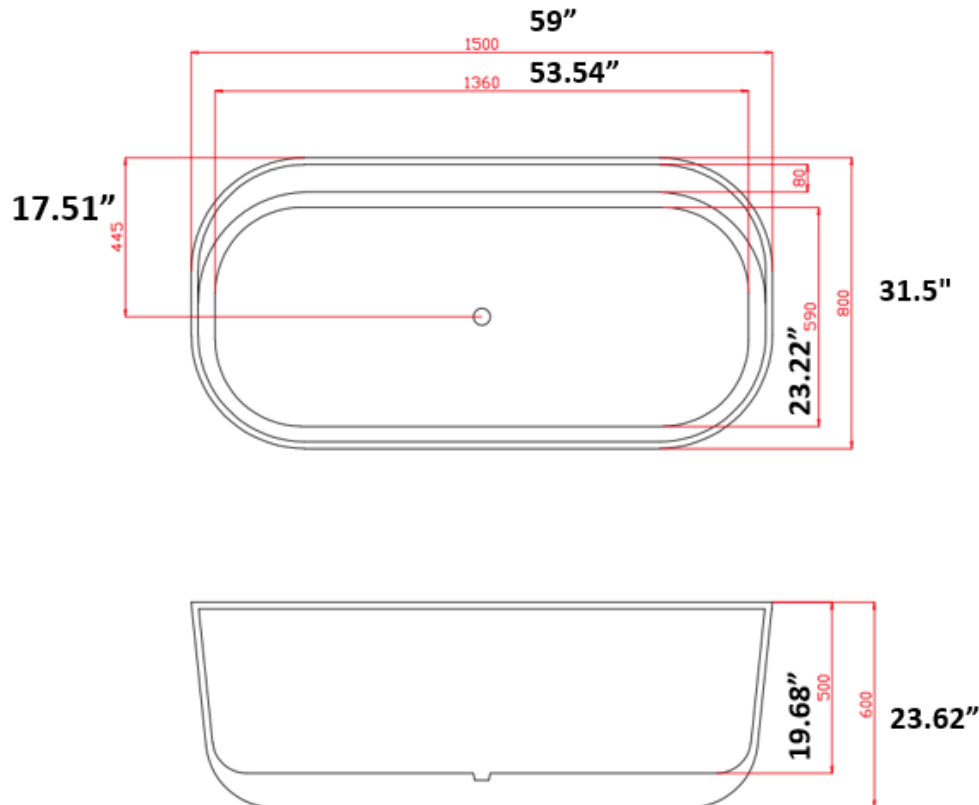

AA-W1072-59

DESCRIPTION

Freestanding Tub
Complies with cUPC standards
High Gloss Acrylic
White Finish

MEASUREMENTS

SIZE
59" X 31.5" X 23.6"

Drain sold separately.

All dimensions are approximate.

Structure measurements must be verified against the unit to ensure proper fit.