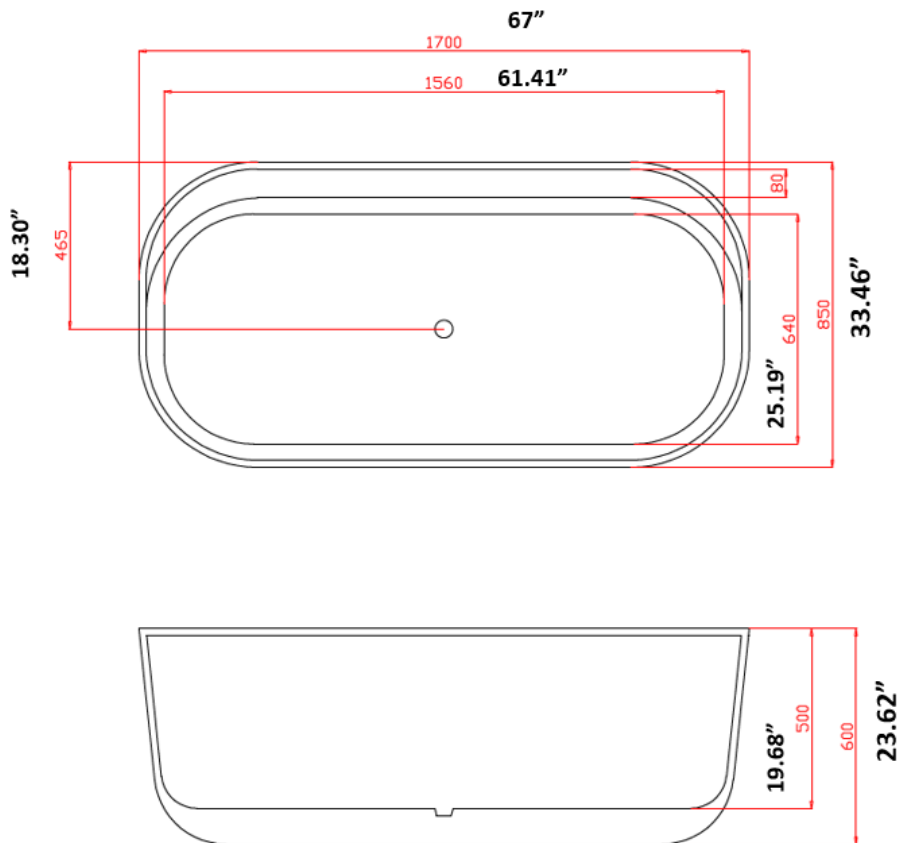

DESCRIPTION

Freestanding Tub
Complies with cUPC standards
High Gloss Acrylic
White Finish

MEASUREMENTS

| SIZE |
|---------------------|
| 67" X 33.5" X 23.6" |

Drain sold separately.

All dimensions are approximate.

Structure measurements must be verified against the unit to ensure proper fit.

OPTIONS & ACCESSORIES

_____ Gel Headrest
