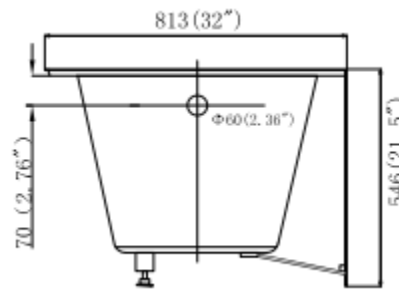

DESCRIPTION

- Skirted Tub
- White Finish
- High Gloss Acrylic
- Complies with cUPC Standards

MEASUREMENTS

SIZE

72" x 32" X 21.5"

All dimensions are approximate.

Structure measurements must be verified against the unit to ensure proper fit.