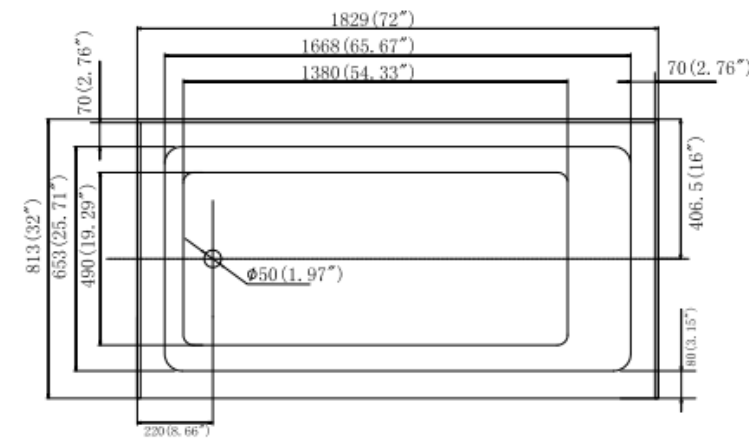

DESCRIPTION

- Skirted Tub
- White Finish
- High Gloss Acrylic
- Complies with cUPC Standards

MEASUREMENTS

SIZE

72" x 32" X 21.5"

All dimensions are approximate.

Structure measurements must be verified against the unit to ensure proper fit.