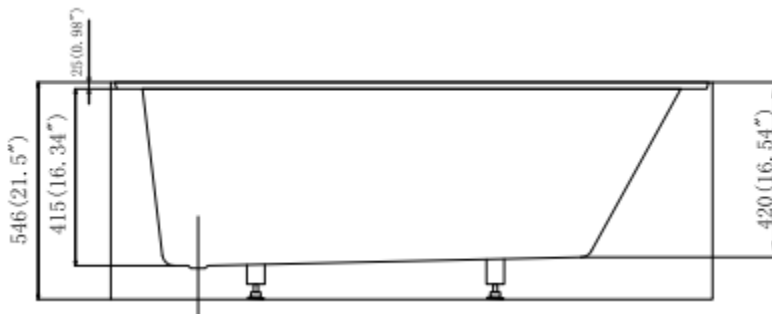

DESCRIPTION

- Skirted Tub
- White Finish
- High Gloss Acrylic
- Complies with cUPC Standards

MEASUREMENTS

SIZE

72" x 32" X 21.5"

All dimensions are approximate.

Structure measurements must be verified against the unit to ensure proper fit.