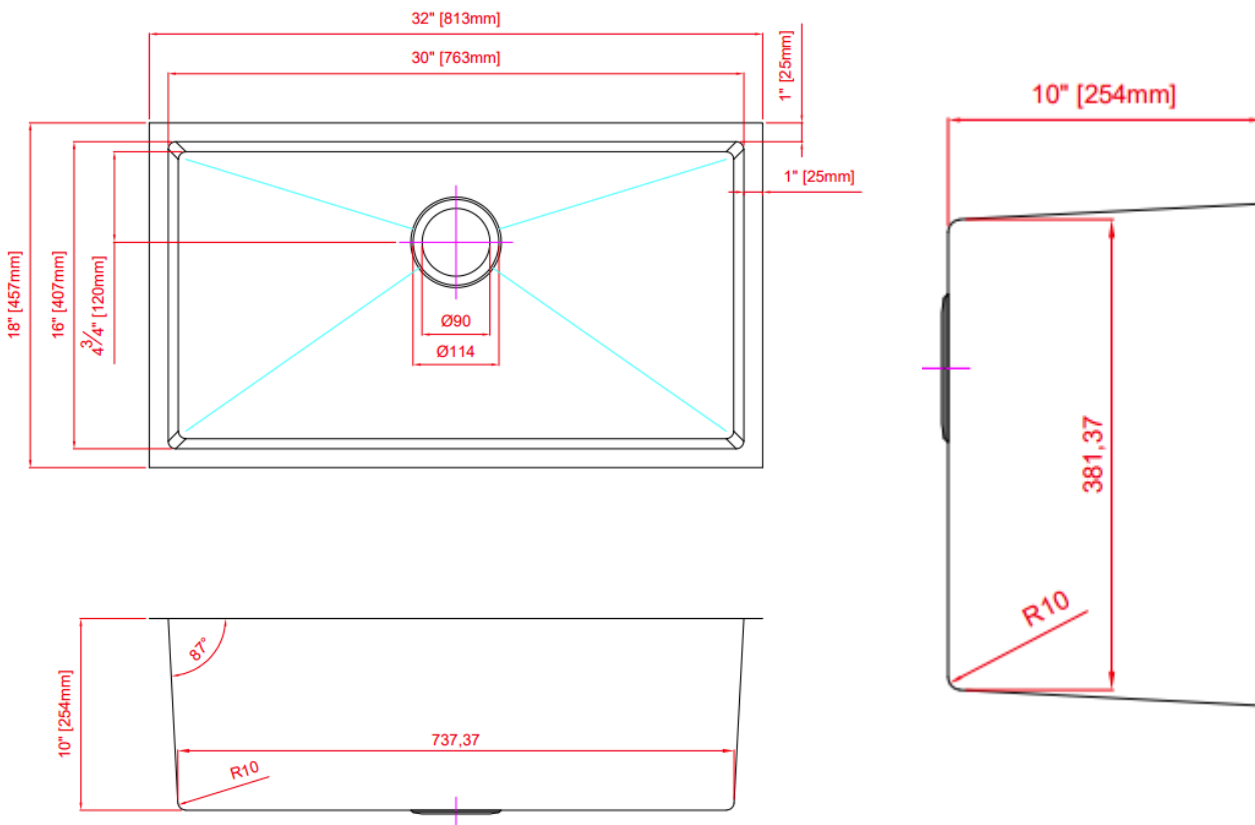

## DESCRIPTION

10" Radius Single Bowl  
 Under Mount Stainless Steel Sink  
 Stone Guard Undercoated  
 Complies with cUPC Standards

## MEASUREMENTS

SIZE	DRILLING
32 x 18' x 10'	N/A

*All dimensions are approximate.*

*Structure measurements must be verified against the unit to ensure proper fit.*