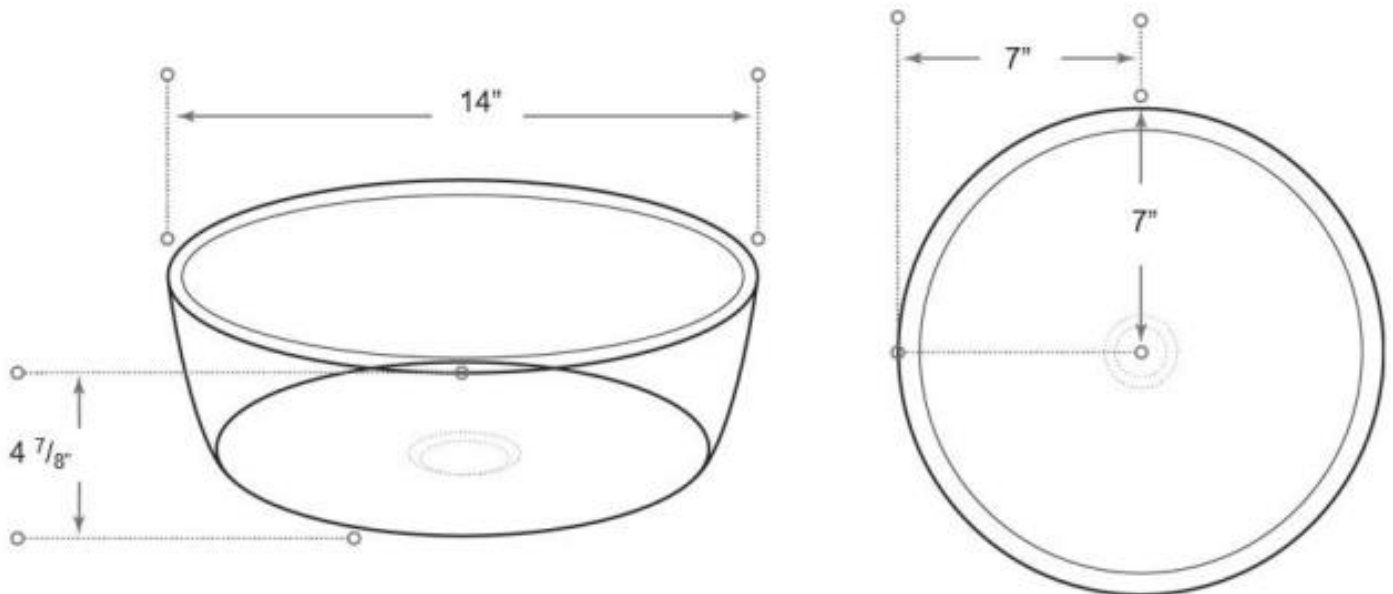

DESCRIPTION

Ceramic Round Vessel Sink
Dark Gray Finish
Above the Counter Installation
Complies with cUPC Standards

MEASUREMENTS

SIZE	DRILLING
14" x 7" x 4 7/8"	N/A

All dimensions are approximate.

Structure measurements must be verified against the unit to ensure proper fit.