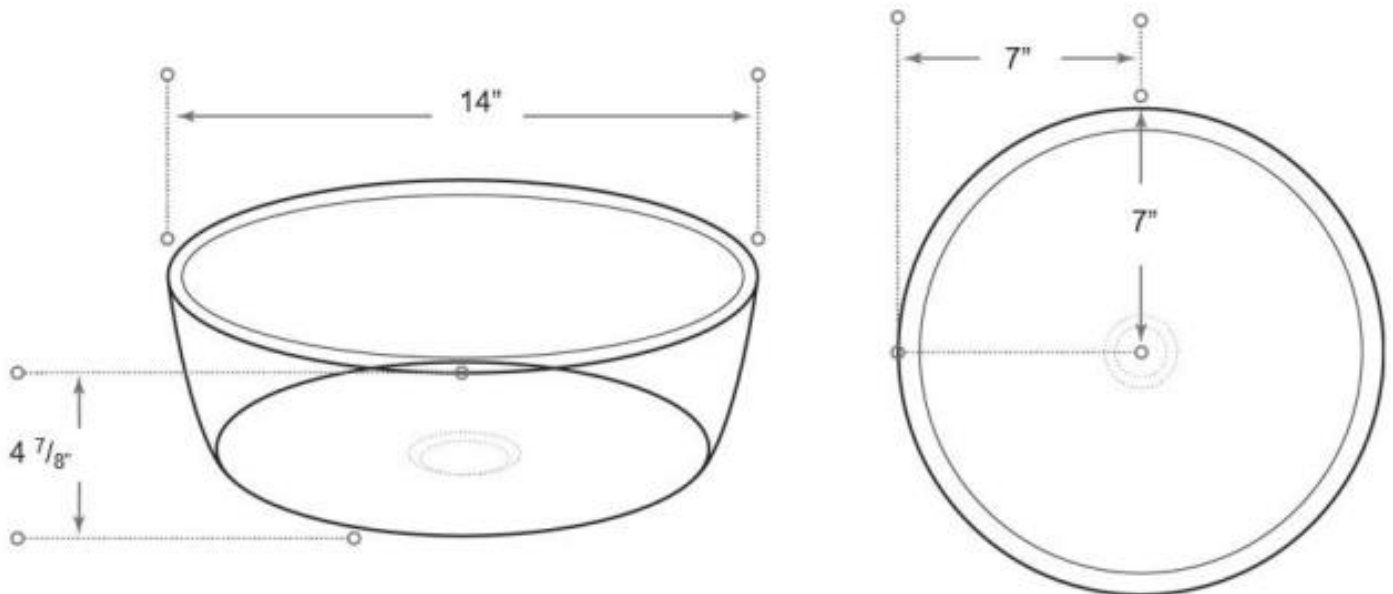

DESCRIPTION

Ceramic Round Vessel Sink
Light Gray Finish
Above the Counter Installation
Complies with cUPC Standards

MEASUREMENTS

SIZE	DRILLING
14" x 7" x 4 7/8"	N/A

All dimensions are approximate.

Structure measurements must be verified against the unit to ensure proper fit.