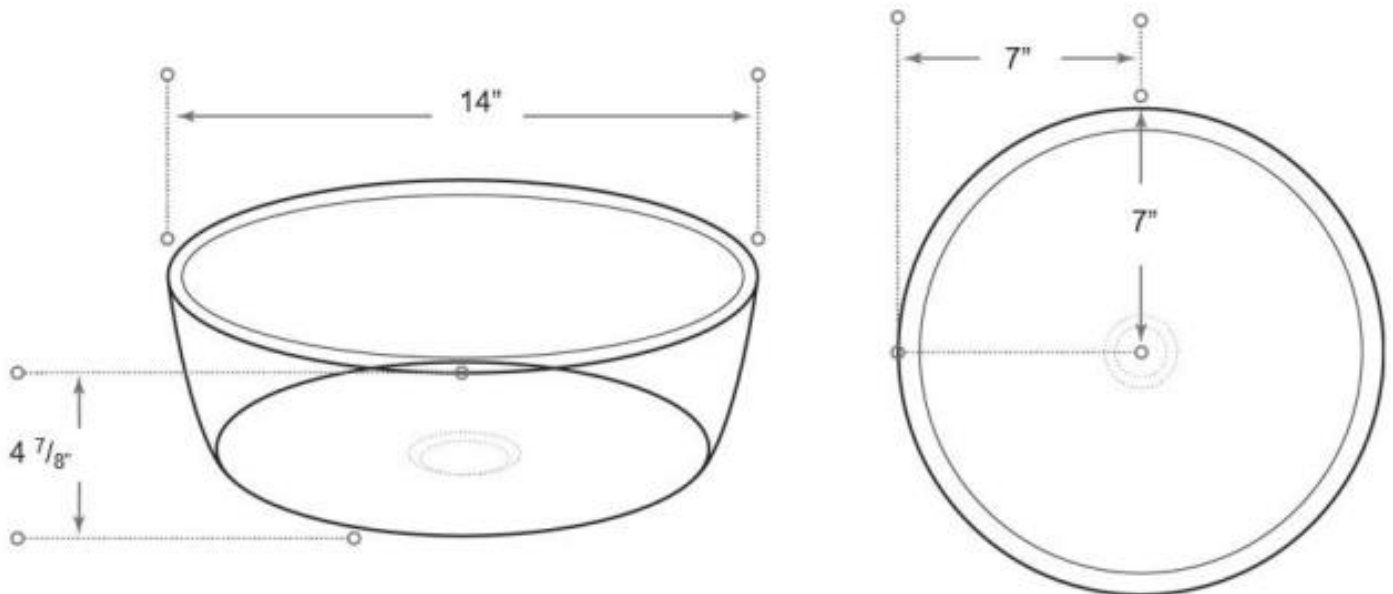

## DESCRIPTION

Ceramic Round Vessel Sink  
White Finish  
Above the Counter Installation  
Complies with cUPC Standards

## MEASUREMENTS

SIZE	DRILLING
14" x 7" x 4 7/8"	N/A

*All dimensions are approximate.*

*Structure measurements must be verified against the unit to ensure proper fit.*