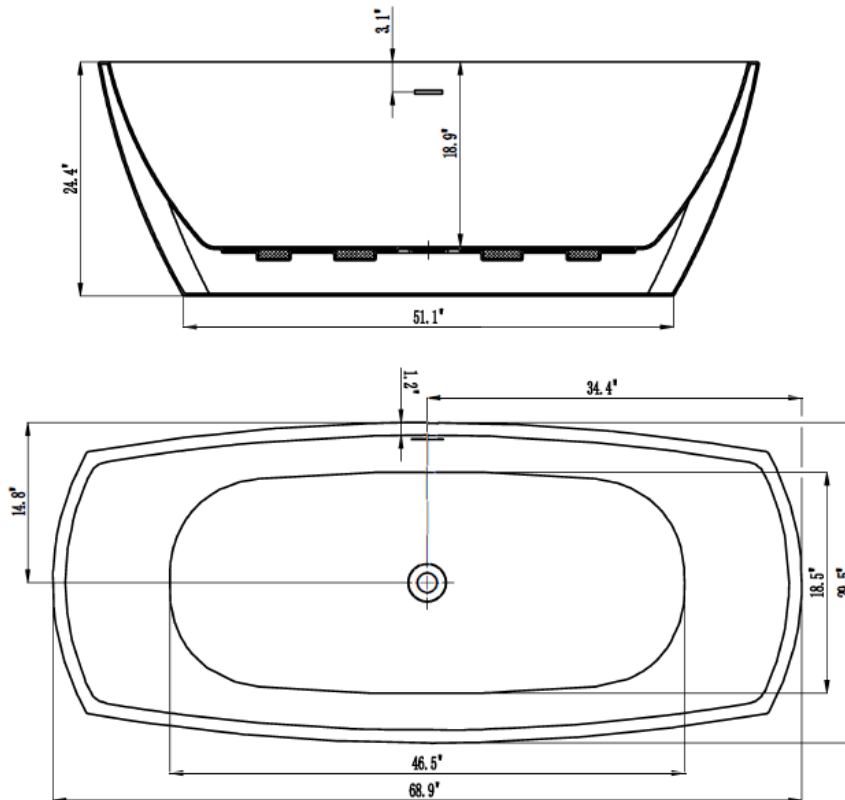

DESCRIPTION

Freestanding Tubs
Complies with cUPC standards
High Gloss Acrylic
White Finish

MEASUREMENTS

SIZE
68.9" X 29.5" X 24.4"

Drain sold separately.

All dimensions are approximate.

Structure measurements must be verified against the unit to ensure proper fit.