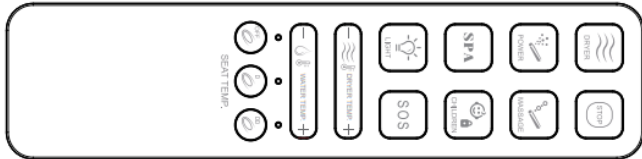

## DESCRIPTION

Electrical Bidet w/Remote  
 Heated Seat w/ Blowdry  
 Self-Cleaning w/Anti-Bacterial  
 Nozzle  
 Water Temp option w/ Lumio  
 Light Design  
 Complies with cUPC Standards

## MEASUREMENTS

### SIZE

20" X 14.7"

*All dimensions are approximate.*

*Structure measurements must be verified against the unit to ensure proper fit.*