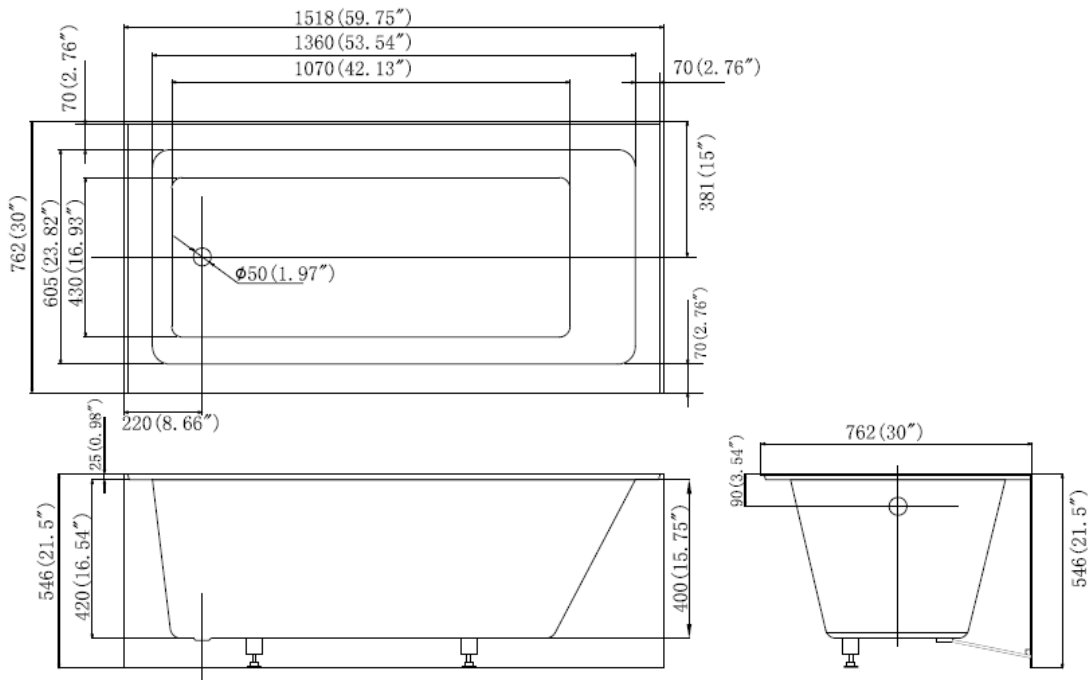

AA-EDGE6030/LH3.5

DESCRIPTION

Skirted Tub
White Finish
High Gloss Acrylic
Complies with cUPC Standards

MEASUREMENTS

SIZE

59.75" x 30" X 21.5"

All dimensions are approximate.

OPTIONS & ACCESSORIES